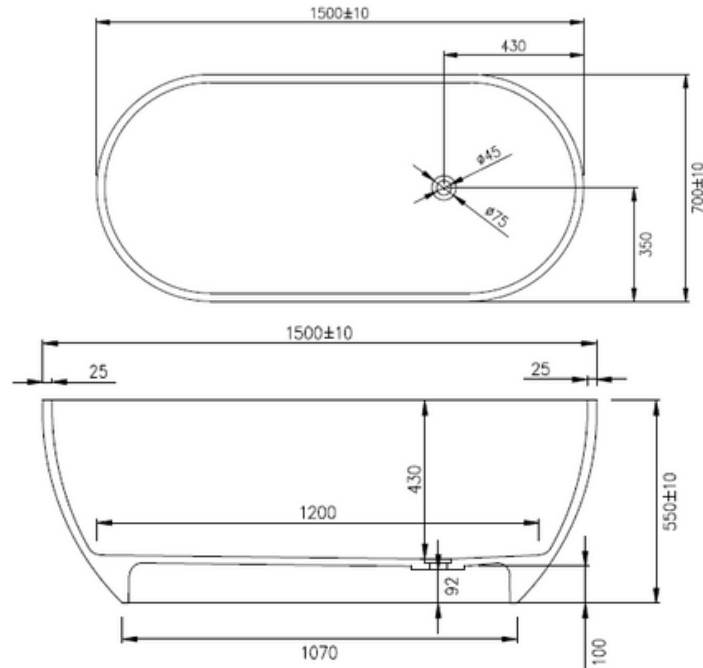

Justina ST12 1500mm Freestanding Bath

Notes:

- Matt white polymarble
- Chrome waste
- 10 year manufacturers warranty

Finishes:

- Gloss white
- Colour

Options:

- Stone waste

Size: 1700 x 700 x 550 x 25mm

Net Weight: 100kg
 Gross Weight: 150 kg
 Water capacity: 220L
 Unit: mm (10mm tolerance)