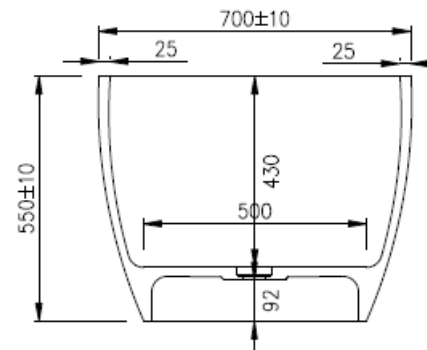

Justina ST12 1500mm Freestanding Bath

Notes:

- Matt white polymarble
- Chrome waste
- 10 year manufacturers warranty

Finishes:

- Gloss white
- Colour

Options:

- Stone waste

Size: 1700 x 700 x 550 x 25mm

Net Weight: 100kg
 Gross Weight: 150 kg
 Water capacity: 220L
 Unit: mm (10mm tolerance)