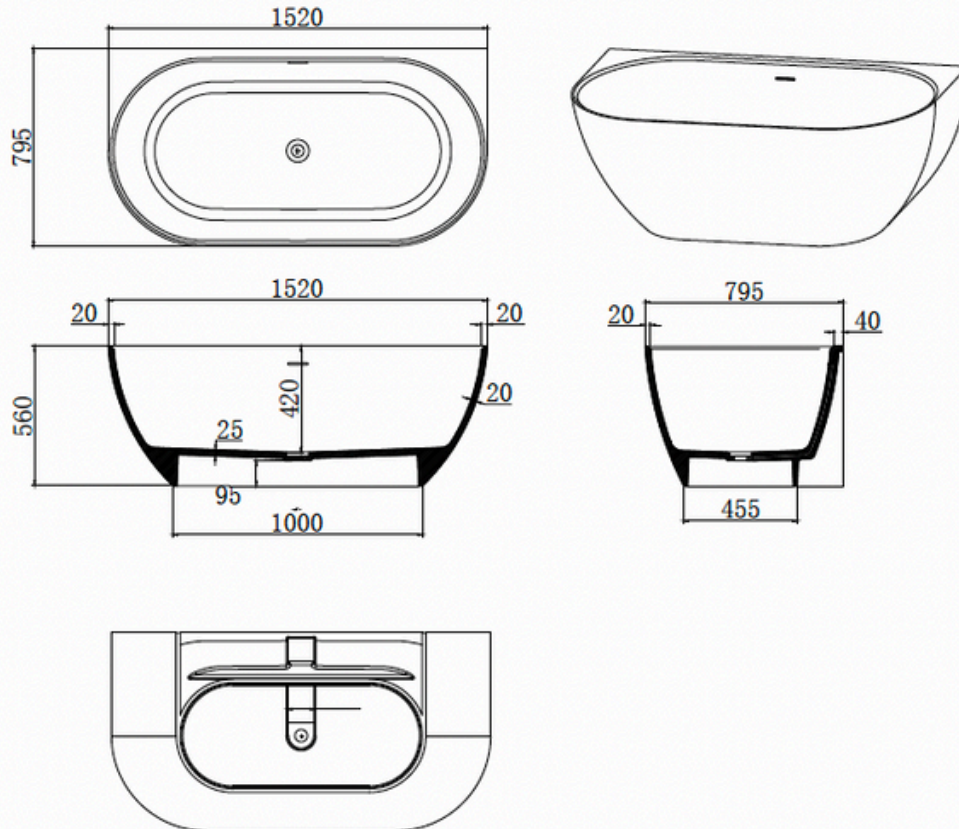

## Justina ST12BW 1520mm Freestanding Bath

**Notes:**

- Matt white polymarble
- Chrome waste
- 10 year manufacturers warranty

**Size:** 1520 x 795 x 560 x 20mm

**Finishes:**

- Matt white
- Gloss white
- Colour

**Options:**

- Stone waste

Net Weight: 108 kg  
 Gross Weight: 125 kg  
 Water capacity: 240L  
 Unit: mm (10mm tolerance)