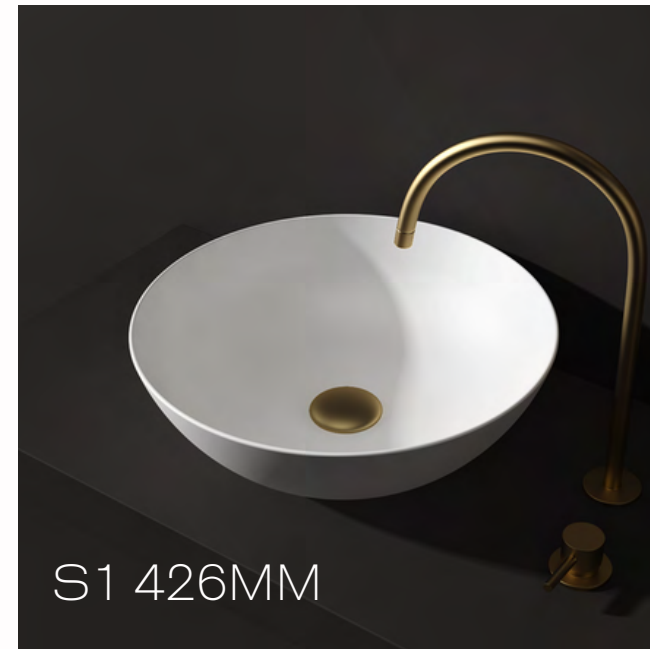

# Khaki.

GRACE SLIMLINE

# Colour Basin Range

# Slimline Basin Range