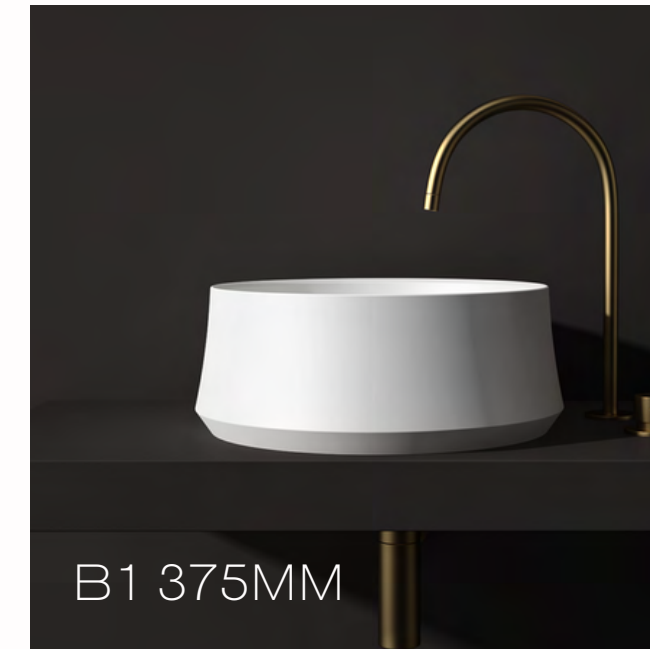

# Khaki.

GRACE SLIMLINE

# Colour Basin Range

# Slimline Basin Range