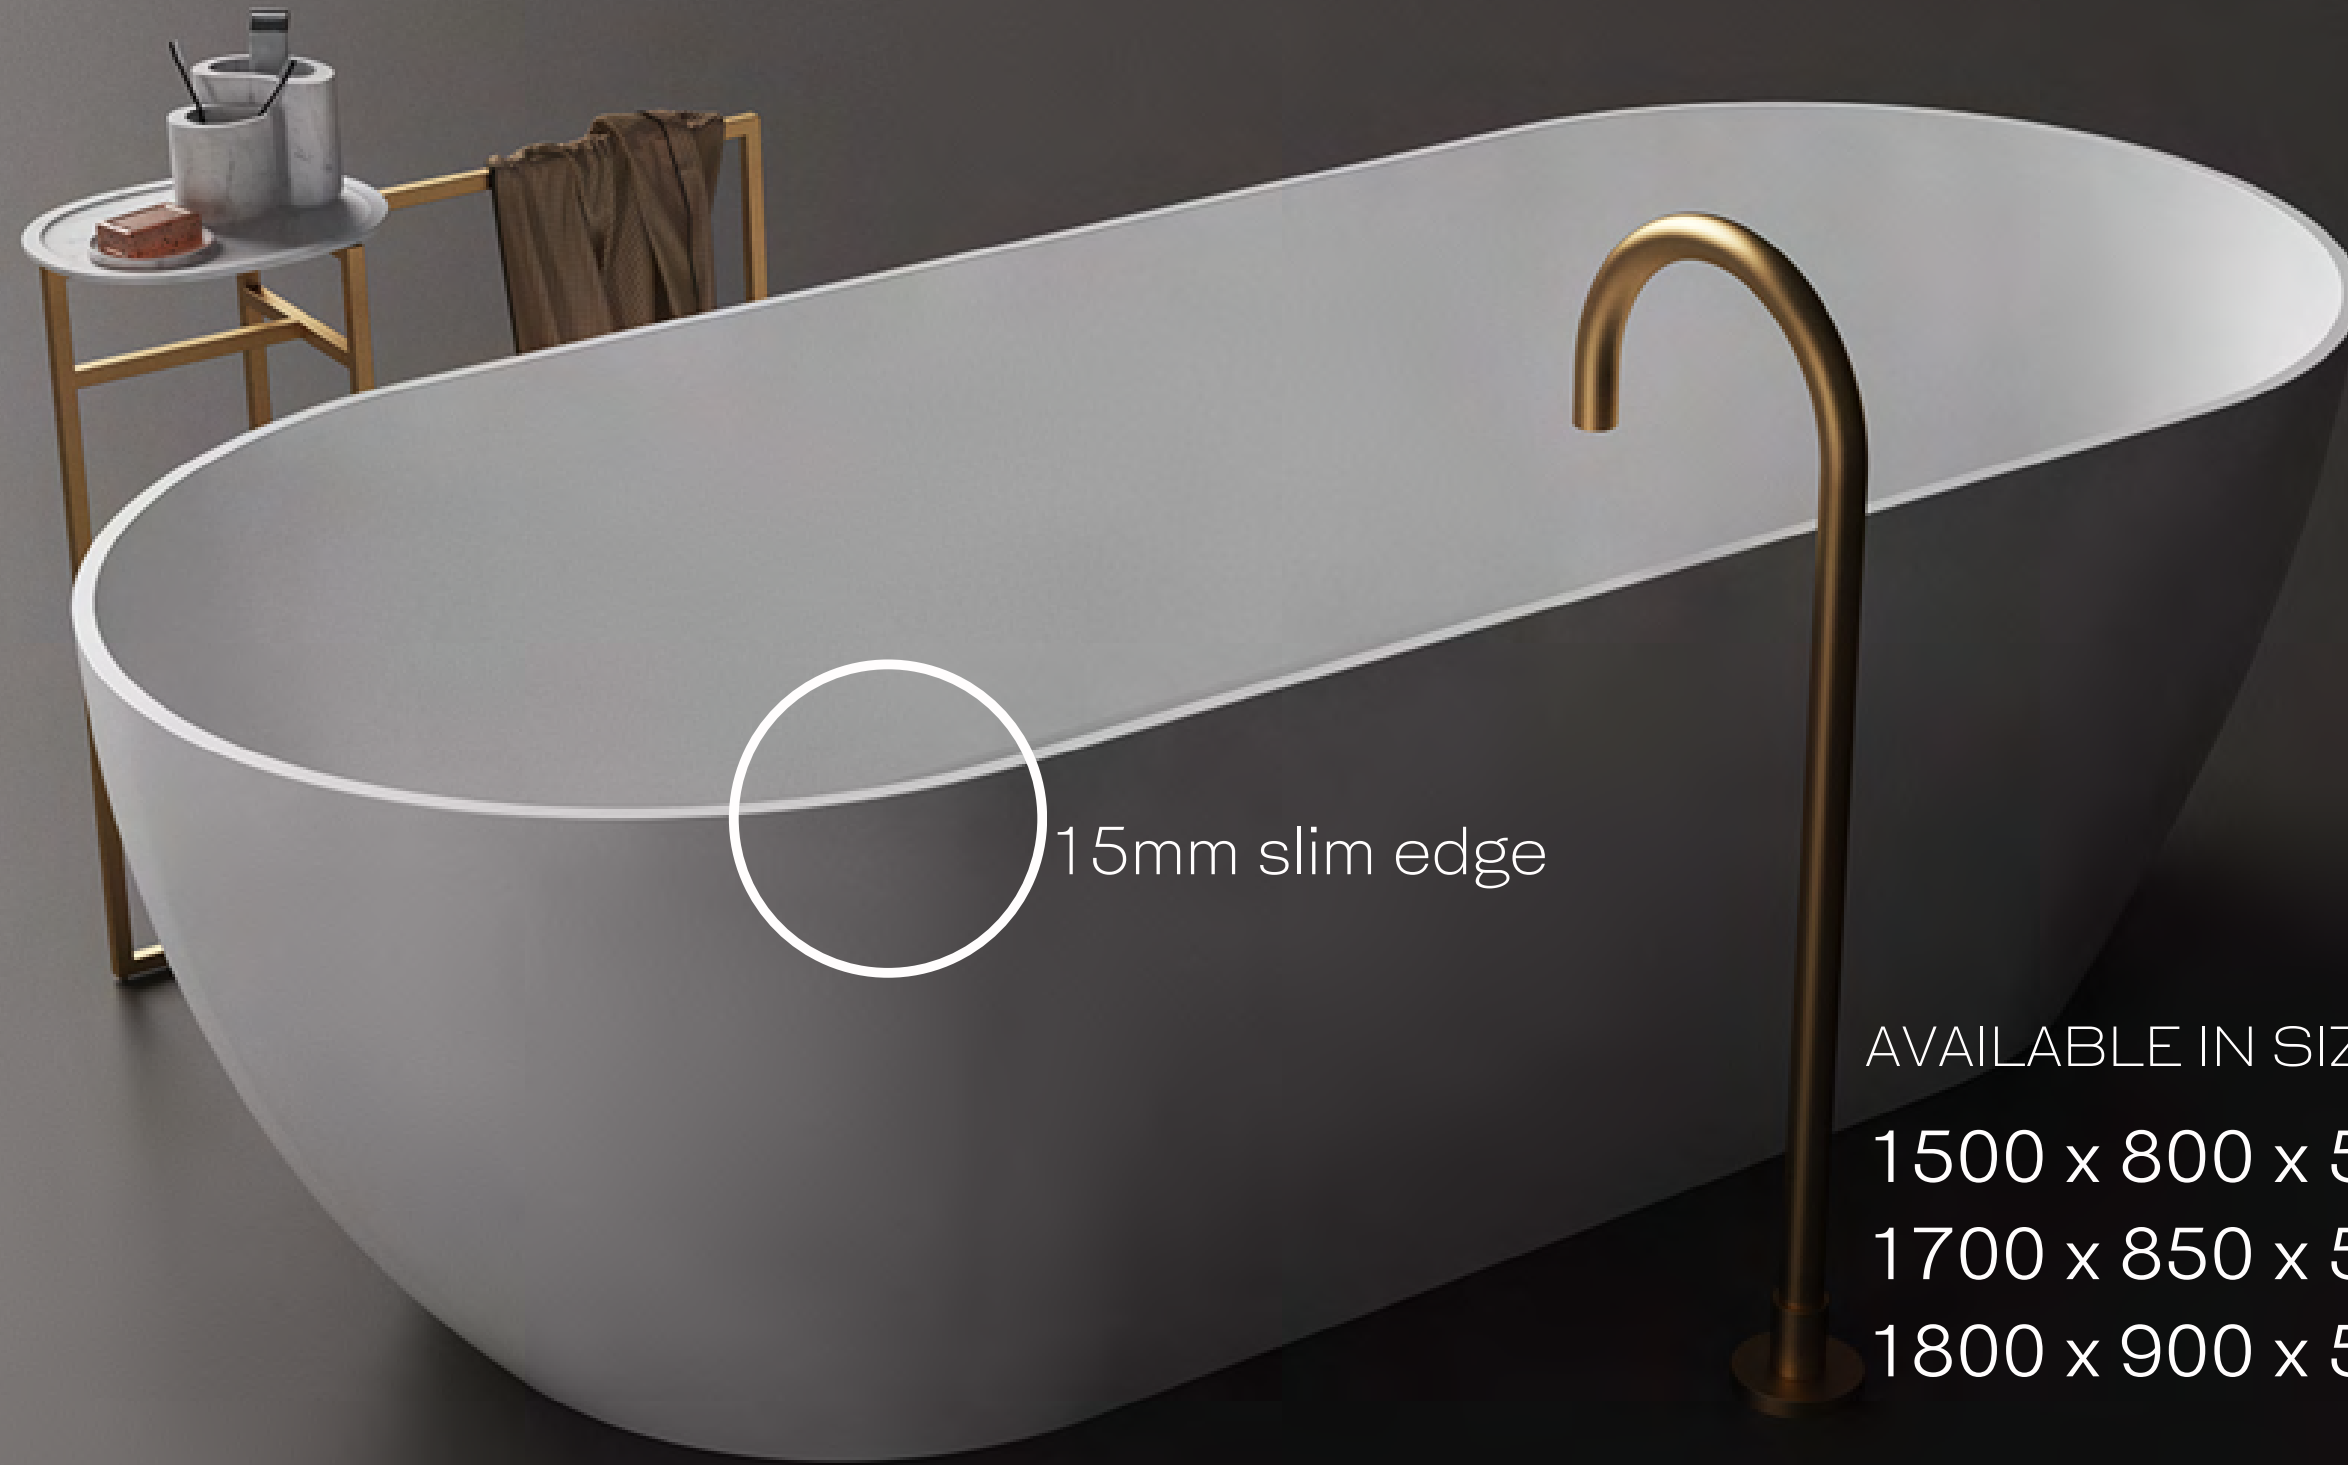

# Justina Back to Wall.

20mm edge

AVAILABLE IN SIZE;  
1700 x 820 x 550mm

# Justina Left Back to Wall.

12mm slim edge

1750 x 825 x 550mm

# Justina Right Back to Wall.

12mm slim edge

1750 x 825 x 550mm

# Justina Slimline.

15mm slim edge

AVAILABLE IN SIZES;

1500 x 800 x 550mm

1700 x 850 x 550mm

1800 x 900 x 550mm