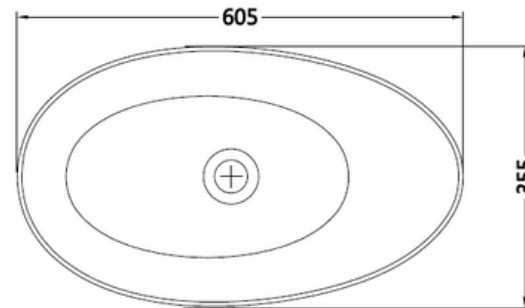

Jolanda STB03 Slimline Basin

Notes:

- Matt white polymarble
- Waste sold separately
- 10 year manufacturers warranty

Finishes:

- Gloss white
- Colour

Options:

- Stone waste

Size: 605 x 155 x 355 x 5mm

Net Weight: 12 kg
 Gross Weight: 15kg
 Unit: mm