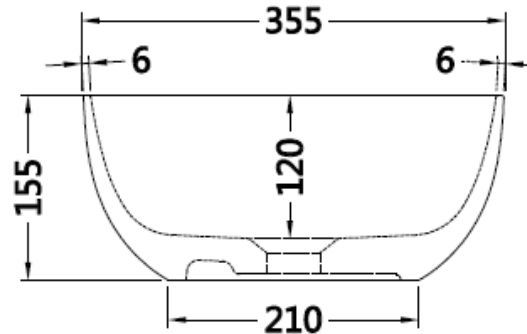

Jolanda STB03 Slimline Basin

Notes:

- Matt white polymarble
- Waste sold separately
- 10 year manufacturers warranty

Finishes:

- Gloss white
- Colour

Options:

- Stone waste

Size: 605 x 155 x 355 x 5mm

Net Weight: 12 kg
 Gross Weight: 15kg
 Unit: mm