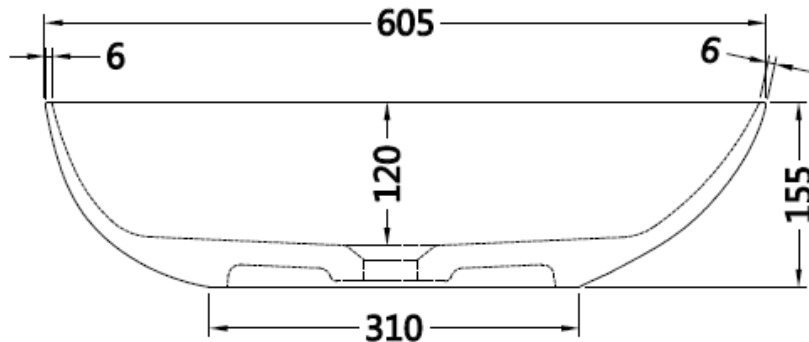

Jolanda STB03 Slimline Basin

Notes:

- Matt white polymarble
- Waste sold separately
- 10 year manufacturers warranty

Finishes:

- Gloss white
- Colour

Options:

- Stone waste

Size: 605 x 155 x 355 x 5mm

Net Weight: 12 kg
 Gross Weight: 15kg
 Unit: mm