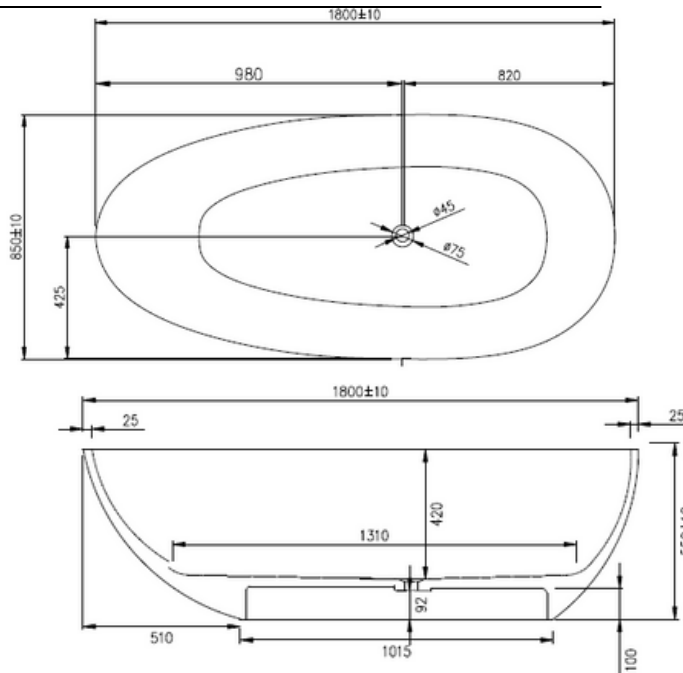

Jolanda ST03 1800mm Freestanding Bath

Notes:

- Matt white polymarble
- Chrome waste
- 10 year manufacturers warranty

Finishes:

- Gloss white
- Colour

Options:

- Stone waste

Size: 1800 x 900 x 550mm

Net Weight: 123 kg
 Gross Weight: 173kg
 Water capacity: 328L
 Unit: mm (10mm tolerance)