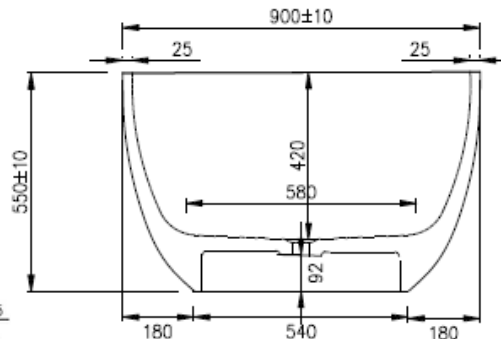

Jolanda ST03 1800mm Freestanding Bath

Notes:

- Matt white polymarble
- Chrome waste
- 10 year manufacturers warranty

Finishes:

- Gloss white
- Colour

Options:

- Stone waste

Size: 1800 x 900 x 550mm

Net Weight: 123 kg
 Gross Weight: 173kg
 Water capacity: 328L
 Unit: mm (10mm tolerance)