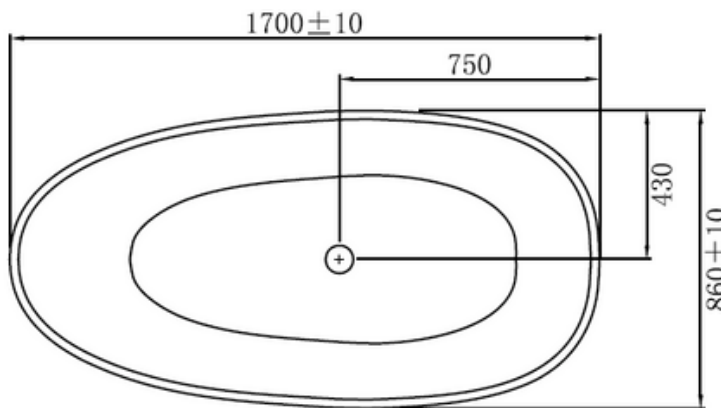

### Options:

- Stone waste

**Size:** 1700 x 860 x 550 x 15mm

Net Weight: 92 kg  
 Gross Weight: 142 kg  
 Water capacity: 310 L  
 Unit: mm (10mm tolerance)