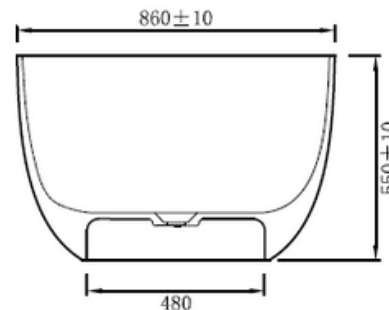

### Options:

- Stone waste

**Size:** 1700 x 860 x 550 x 15mm

Net Weight: 92 kg  
 Gross Weight: 142 kg  
 Water capacity: 310 L  
 Unit: mm (10mm tolerance)