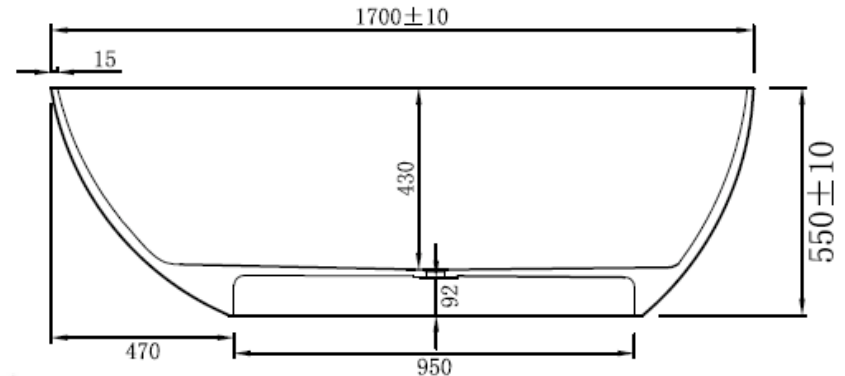

### Options:

- Stone waste

**Size:** 1700 x 860 x 550 x 15mm

Net Weight: 92 kg  
 Gross Weight: 142 kg  
 Water capacity: 310 L  
 Unit: mm (10mm tolerance)