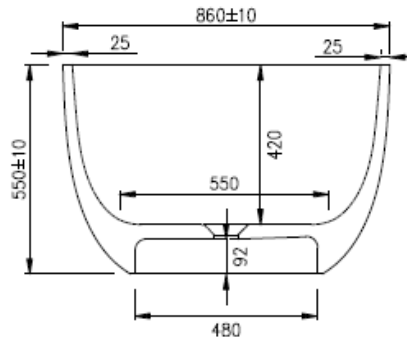

Jolanda ST03 1700mm Freestanding Bath

Notes:

- Matt white polymarble
- Chrome waste
- 10 year manufacturers warranty

Size: 1700 x 860 x 550mm

Finishes:

- Gloss white
- Colour

Options:

- Stone waste

Net Weight: 116 kg
 Gross Weight: 166 kg
 Water capacity: 310 L
 Unit: mm (10mm tolerance)