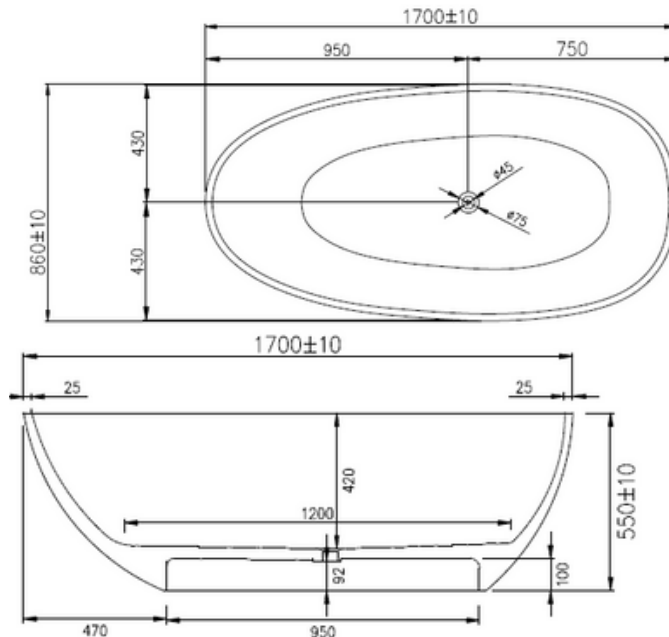

Jolanda ST03 1700mm Freestanding Bath

Notes:

- Matt white polymarble
- Chrome waste
- 10 year manufacturers warranty

Size: 1700 x 860 x 550mm

Finishes:

- Gloss white
- Colour

Options:

- Stone waste

Net Weight: 116 kg
 Gross Weight: 166 kg
 Water capacity: 310 L
 Unit: mm (10mm tolerance)