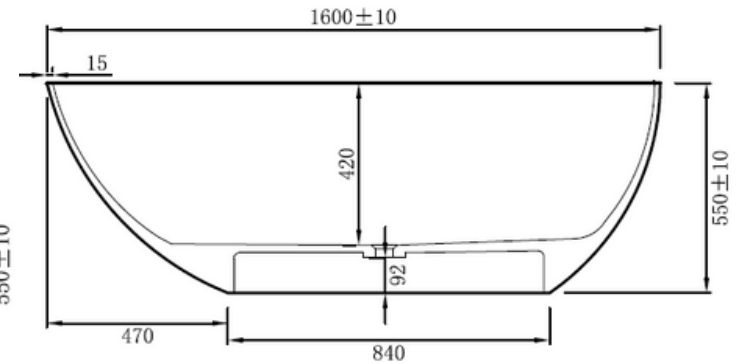

Jolanda ST03 Thin Edge 1600mm Freestanding Bath

Notes:

- Matt white polymarble
- Chrome waste
- 10 year manufacturers warranty

Finishes:

- Gloss white
- Colour

Options:

- Stone waste

Size: 1600 x 800 x 550 x 15mm

Net Weight: 83kg
 Gross Weight: 133 kg
 Water capacity: 292 L
 Unit: mm (10mm tolerance)