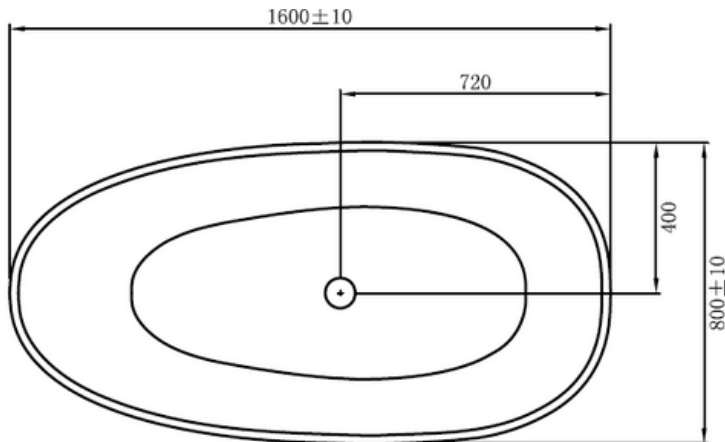

Jolanda ST03 Thin Edge 1600mm Freestanding Bath

Notes:

- Matt white polymarble
- Chrome waste
- 10 year manufacturers warranty

Finishes:

- Gloss white
- Colour

Options:

- Stone waste

Size: 1600 x 800 x 550 x 15mm

Net Weight: 83kg
 Gross Weight: 133 kg
 Water capacity: 292 L
 Unit: mm (10mm tolerance)