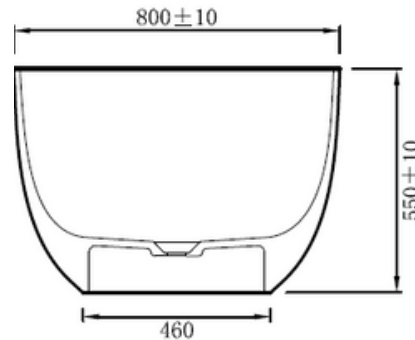

Jolanda ST03 Thin Edge 1600mm Freestanding Bath

Notes:

- Matt white polymarble
- Chrome waste
- 10 year manufacturers warranty

Finishes:

- Gloss white
- Colour

Options:

- Stone waste

Size: 1600 x 800 x 550 x 15mm

Net Weight: 83kg
 Gross Weight: 133 kg
 Water capacity: 292 L
 Unit: mm (10mm tolerance)