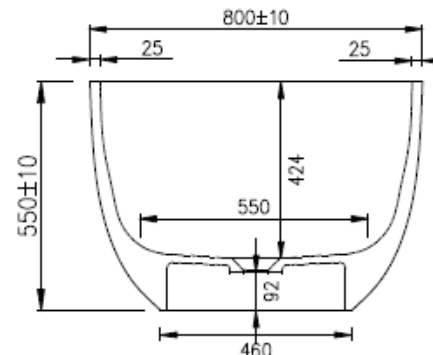

Jolanda ST03 1600mm Freestanding Bath

Notes:

- Matt white polymarble
- Chrome waste
- 10 year manufacturers warranty

Size: 1600 x 800 x 550mm

Finishes:

- Gloss white
- Colour

Options:

- Stone waste

Net Weight: 111kg
 Gross Weight: 161 kg
 Water capacity: 292 L
 Unit: mm (10mm tolerance)