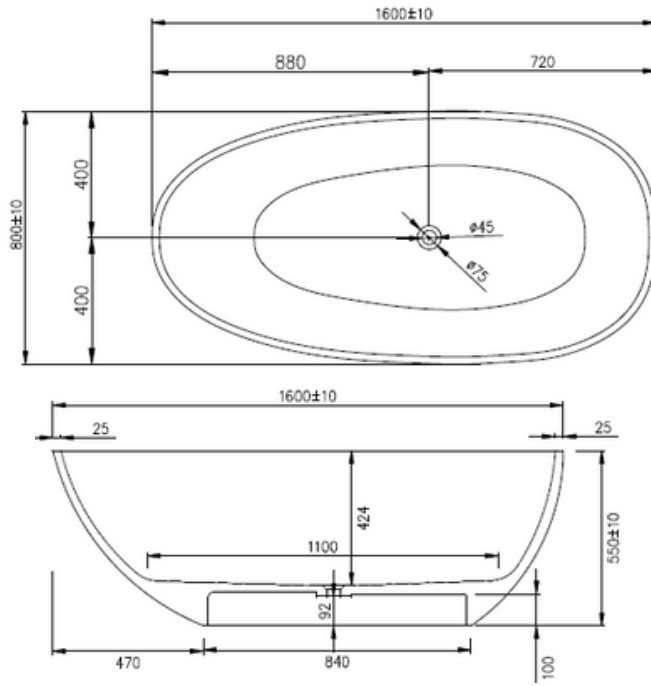

Jolanda ST03 1600mm Freestanding Bath

Notes:

- Matt white polymarble
- Chrome waste
- 10 year manufacturers warranty

Size: 1600 x 800 x 550mm

Finishes:

- Gloss white
- Colour

Options:

- Stone waste

Net Weight: 111kg
 Gross Weight: 161 kg
 Water capacity: 292 L
 Unit: mm (10mm tolerance)