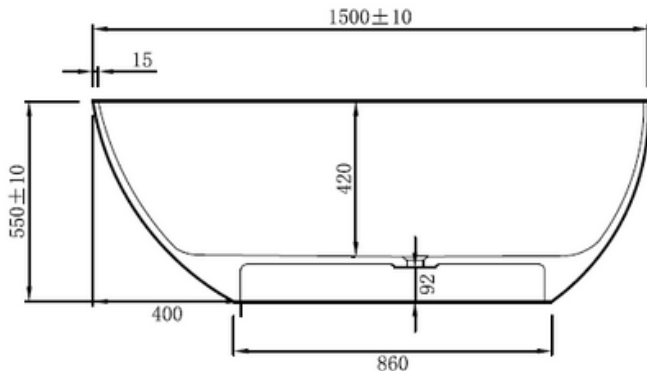

Jolanda ST03 T 1500mm Thin Edge Freestanding Bath

Notes:

- Matt white polymarble
- Chrome waste
- 10 year manufacturers warranty

Size: 1500 x 760 x 550 x 15mm

Finishes:

- Gloss white
- Colour

Options:

- Stone waste

Net Weight: 79 kg
 Gross Weight: 129 kg
 Water capacity: 208 L
 Unit: mm (10mm tolerance)