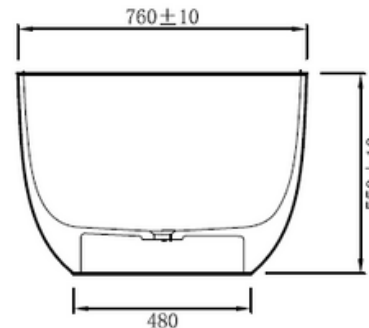

Jolanda ST03 T 1500mm Thin Edge Freestanding Bath

Notes:

- Matt white polymarble
- Chrome waste
- 10 year manufacturers warranty

Size: 1500 x 760 x 550 x 15mm

Finishes:

- Gloss white
- Colour

Options:

- Stone waste

Net Weight: 79 kg
 Gross Weight: 129 kg
 Water capacity: 208 L
 Unit: mm (10mm tolerance)