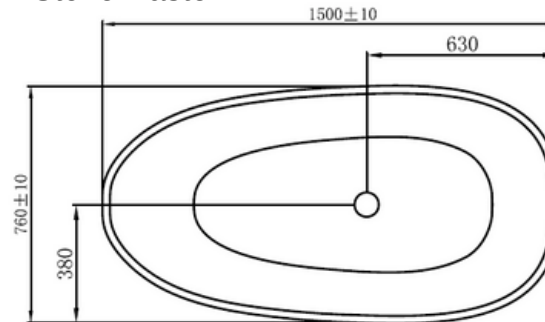

Jolanda ST03 T 1500mm Thin Edge Freestanding Bath

Notes:

- Matt white polymarble
- Chrome waste
- 10 year manufacturers warranty

Size: 1500 x 760 x 550 x 15mm

Finishes:

- Gloss white
- Colour

Options:

- Stone waste

Net Weight: 79 kg
 Gross Weight: 129 kg
 Water capacity: 208 L
 Unit: mm (10mm tolerance)