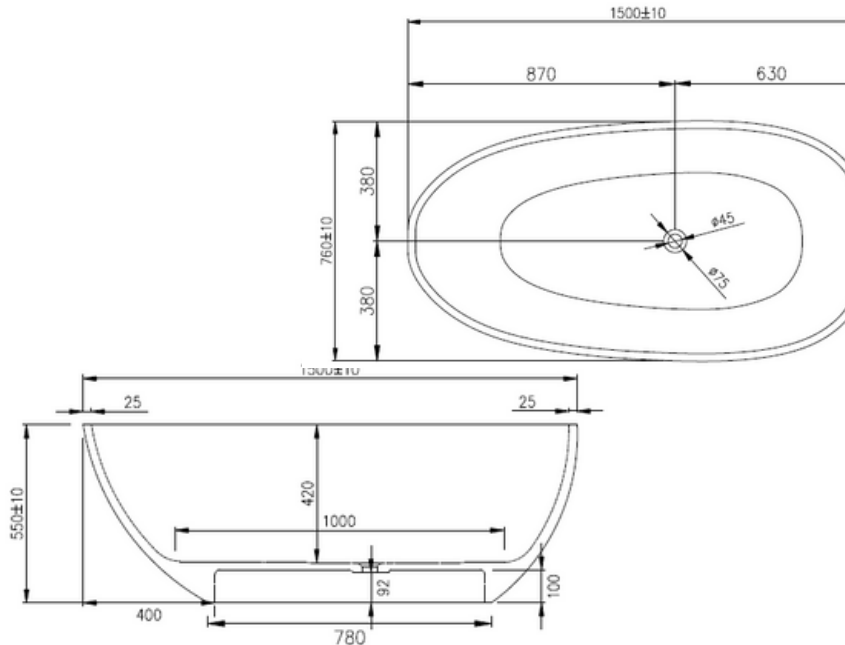

Jolanda ST03 1500mm Freestanding Bath

Notes:

- Matt white polymarble
- Chrome waste
- 10 year manufacturers warranty

Size: 1500 x 760 x 550 mm

Finishes:

- Gloss white
- Colour

Options:

- Stone waste

Net Weight: 105kg
 Gross Weight: 155 kg
 Water capacity: 208 L
 Unit: mm (10mm tolerance)