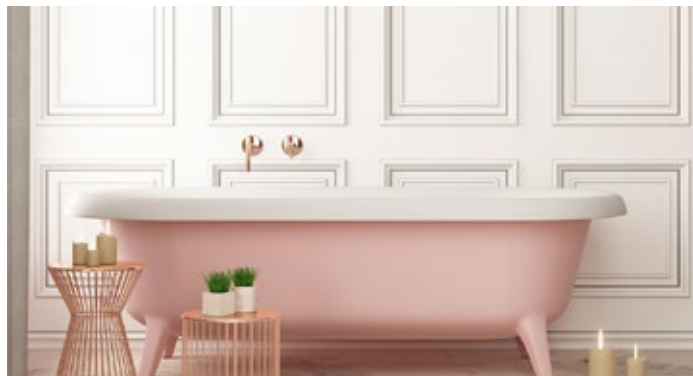

## HUGI SOLID SURFACE COLOUR RANGE

**HUGI**  
STONEBATHS

 **stonebaths**

[www.stonebaths.com.au](http://www.stonebaths.com.au)

**HUGI**  
STONEBATHS

 stonebaths

**HUGI**  
STONEBATHS

 stonebaths

## Stonebaths 'Hugi' - 2021 Solid Surface Colour Collection

Classic white

Glacier white

Design white

Soft pink

Sky blue

Tiffany blue

Star pink