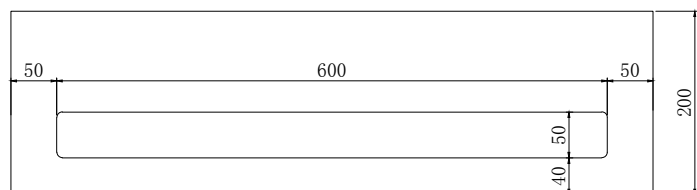

Size: 700 L x 400 W x 200 H (mm)

Net weight: 21kg
Gross weight: 22kg
Unit: mm