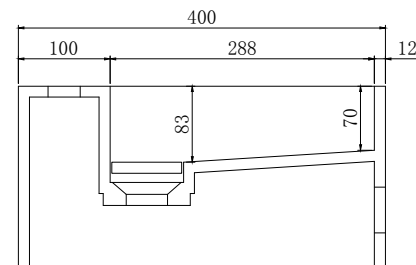

Size: 700 L x 400 W x 200 H (mm)

Net weight: 21kg
Gross weight: 22kg
Unit: mm