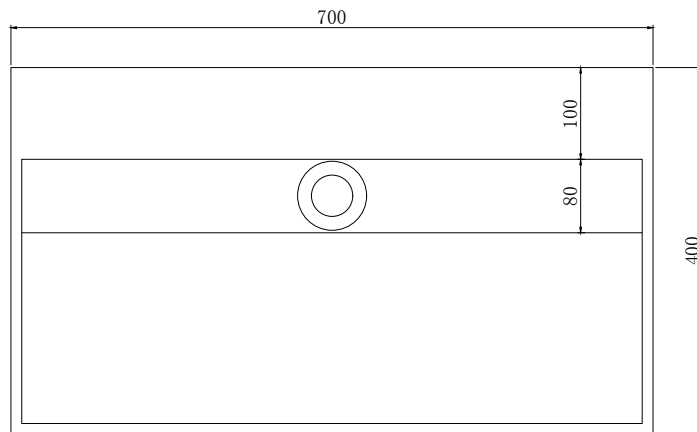

Hugi B1603 Basin

Notes:

- Wall Hung
- Polymarble or solid surface composition
- 10 years manufacturers warranty

Finishes:

- Matte white
- Gloss white
- Full colour range

Options:

- Stone waste (matte white)

Size: 700 L x 400 W x 200 H (mm)

Net weight: 21kg
Gross weight: 22kg
Unit: mm