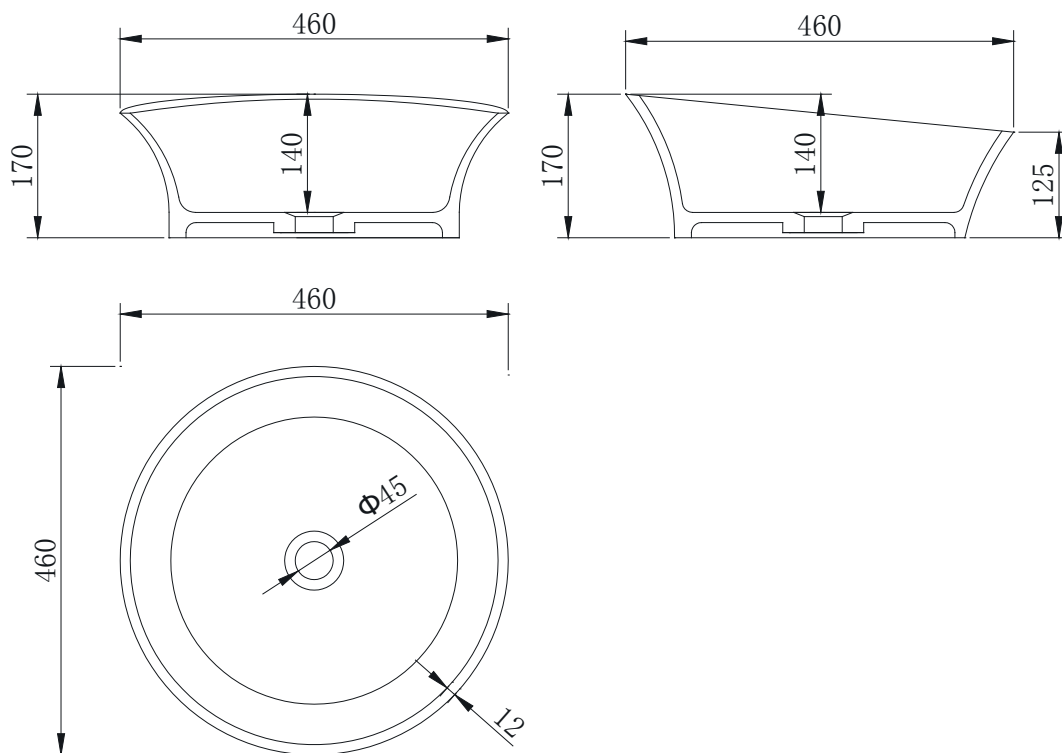

Hugi B1508 Basin

Notes:

- Bench top
- Polymarble or solid surface composition
- 10 years manufacturers warranty

Finishes:

- Matte white
- Gloss white
- Full colour range

Options:

Stone waste
(matte white)

Size: 460 L x 460 W x 170 H (mm)

Net weight: 6kg
Gross weight: 7.5kg
Unit: mm