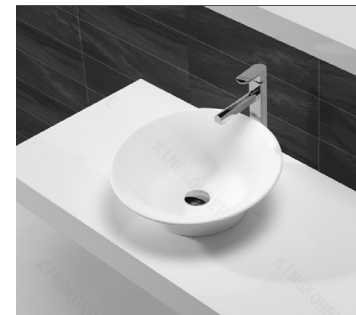

Hugi B1508 Basin

Notes:

- Bench top
- Polymarble or solid surface composition
- 10 years manufacturers warranty

Finishes:

- Matte white
- Gloss white
- Full colour range

Options:

Stone waste
(matte white)

Size: 460 L x 460 W x 170 H (mm)

Net weight: 6kg
Gross weight: 7.5kg
Unit: mm