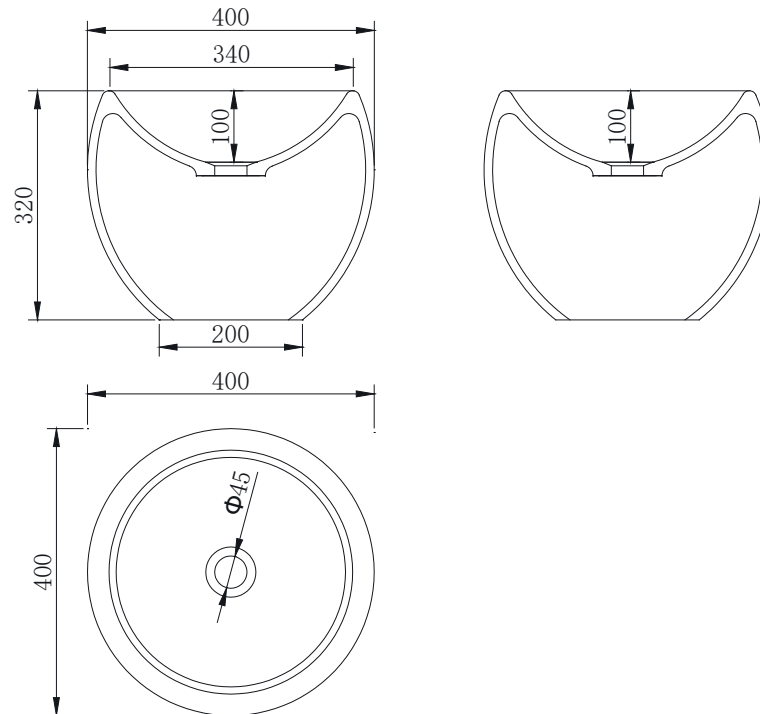

Hugi B1507 Basin

Notes:

- Vanity top
- Polymarble or solid surface composition
- 10 years manufacturers warranty

Finishes:

- Matte white
- Gloss white
- Full colour range

Options:

Stone waste
(matte white)

Size: 400 L x 400 W x 320 H (mm)

Net weight: 18kg
Gross weight: 20kg
Unit: mm