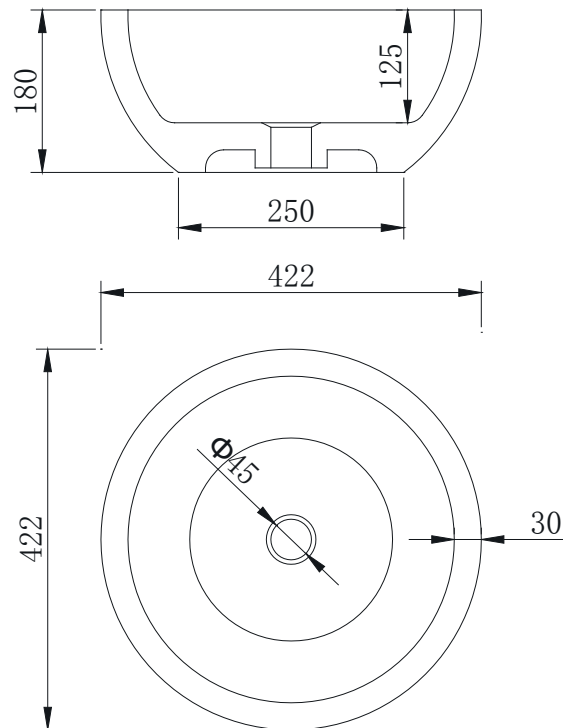

### Options:

- Stone waste  
(matte white)

**Size:** 422 L x 422 W x 180 H (mm)

Net weight: 16kg  
Gross weight: 18kg  
Unit: mm