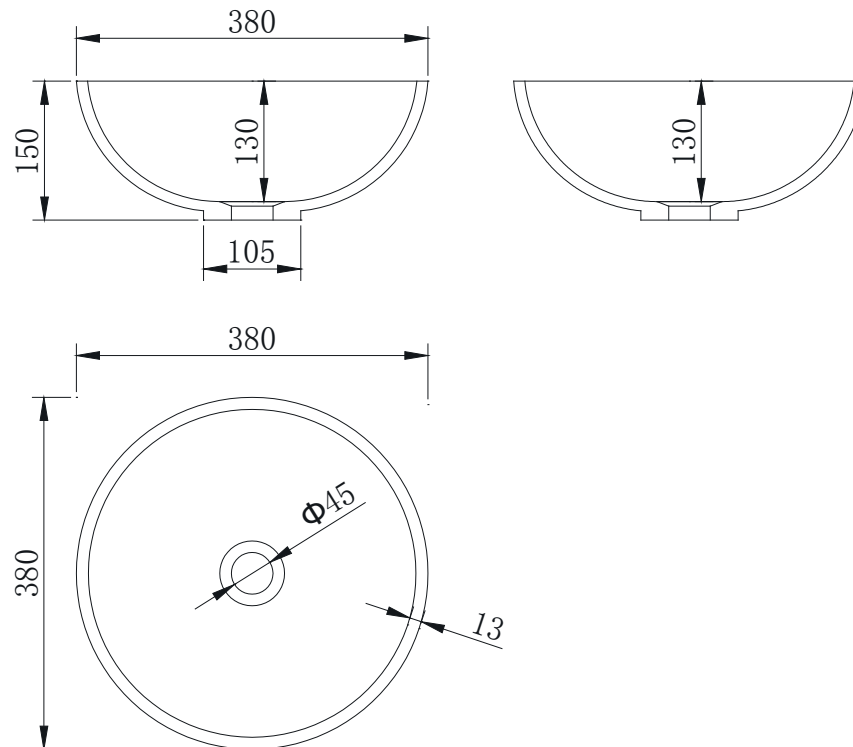

### Options:

- Stone waste  
(matte white)

**Size:** 380 L x 380 W x 150 H (mm)

Net weight: 6.5kg  
Gross weight: 8kg  
Unit: mm