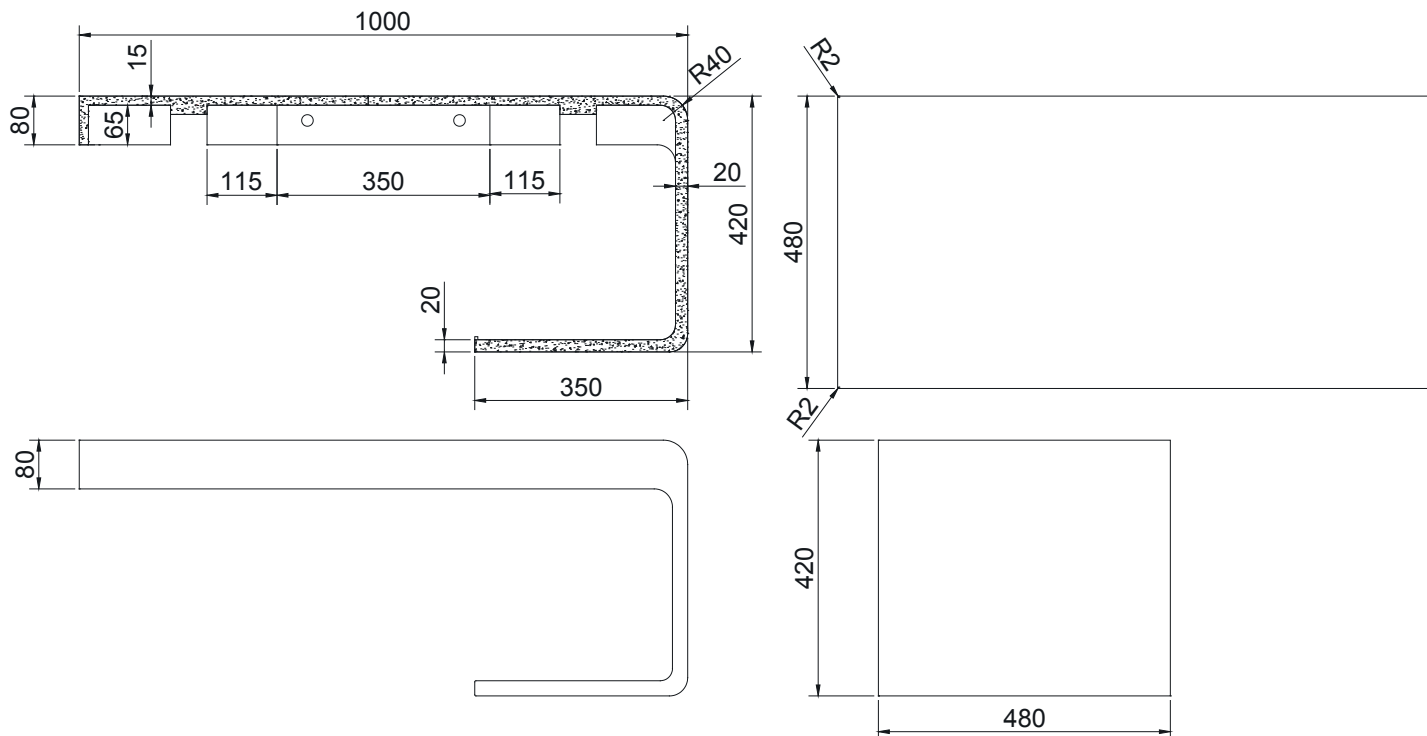

Hugi B1396-R Basin

Notes:

- Wall Hung
- Polymarble or solid surface composition
- 10 years manufacturers warranty

Finishes:

- Matte white
- Gloss white
- Full colour range

Options:

- Stone waste (matte white)

Size: 1000 L x 480 W x 420 H (mm)

Net weight: 35kg
Gross weight: 65kg
Unit: mm

Hugi B1396-L Basin

Notes:

- Wall Hung
- Polymarble or solid surface composition
- 10 years manufacturers warranty

Finishes:

- Matte white
- Gloss white
- Full colour range

Options:

- Stone waste
(matte white)

Size: 1000 L x 480 W x 420 H (mm)

Net weight: 35kg
 Gross weight: 65kg
 Unit: mm