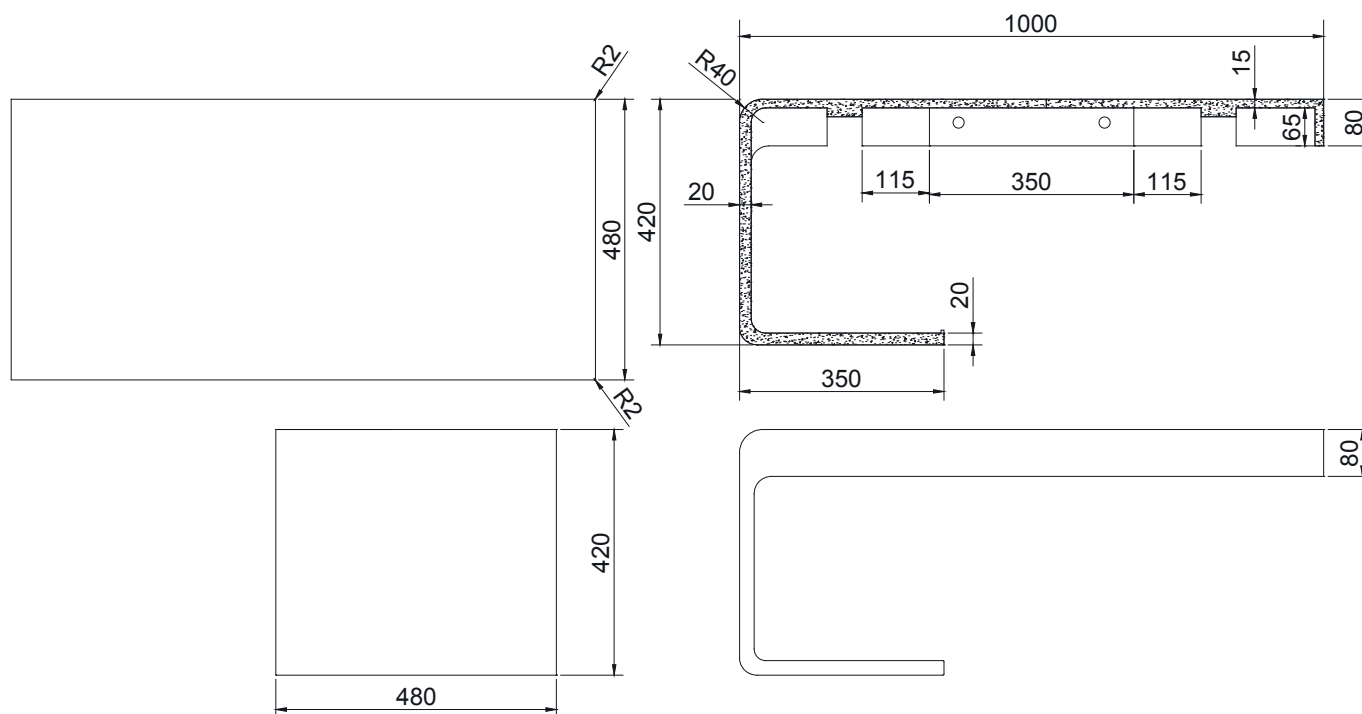

Size: 1000 L x 480 W x 420 H (mm)

Net weight: 35kg
Gross weight: 65kg
Unit: mm

Hugi B1396-L Basin

Notes:

- Wall Hung
- Polymarble or solid surface composition
- 10 years manufacturers warranty

Finishes:

- Matte white
- Gloss white
- Full colour range

Options:

- Stone waste
(matte white)

Size: 1000 L x 480 W x 420 H (mm)

Net weight: 35kg
 Gross weight: 65kg
 Unit: mm