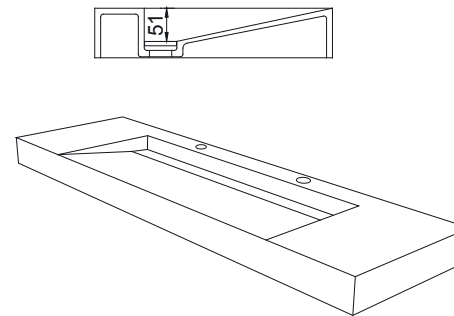

Hugi B1378 Basin

Notes:

- Wall Hung
- Polymarble or solid surface composition
- 10 years manufacturers warranty

Finishes:

- Matte white
- Gloss white
- Full colour range

Options:

- Stone waste (matte white)

Size: 1850 L x 480 W x 110 H (mm)

Net weight: 36kg
Gross weight: 44kg
Unit: mm