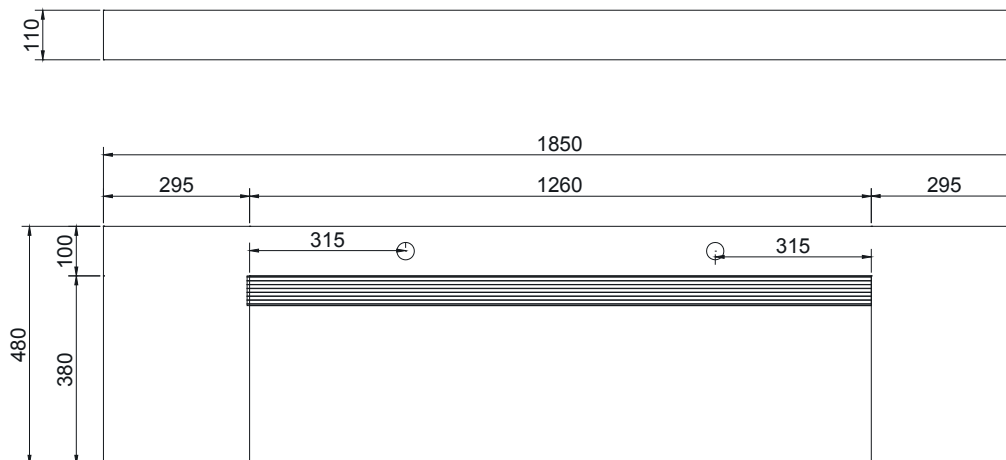

Hugi B1378 Basin

Notes:

- Wall Hung
- Polymarble or solid surface composition
- 10 years manufacturers warranty

Finishes:

- Matte white
- Gloss white
- Full colour range

Options:

- Stone waste (matte white)

Size: 1850 L x 480 W x 110 H (mm)

Net weight: 36kg
Gross weight: 44kg
Unit: mm