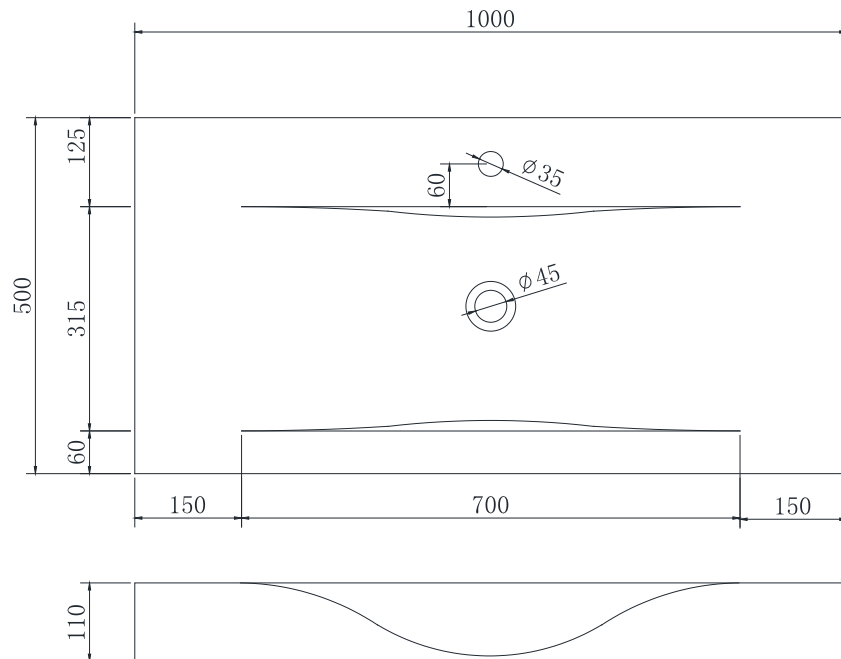

Hugi B1376 Basin

Notes:

- Wall Hung
- Polymarble or solid surface composition
- 10 years manufacturers warranty

Finishes:

- Matte white
- Gloss white
- Full colour range

Options:

- Stone waste
(matte white)

Size: 1000 L x 500 W x 110 H (mm)

Net weight: 22kg
Gross weight: 24.5kg
Unit: mm