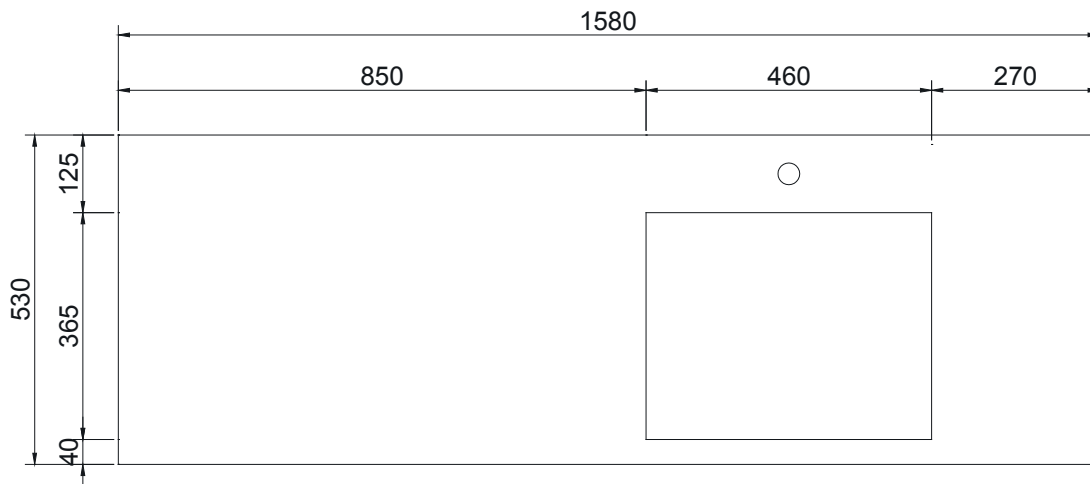

### Options:

Stone waste  
(matte white)

**Size:** 1580 L x 530 W x 100 H (mm)

Net weight: 36kg  
Gross weight: 39kg  
Unit: mm