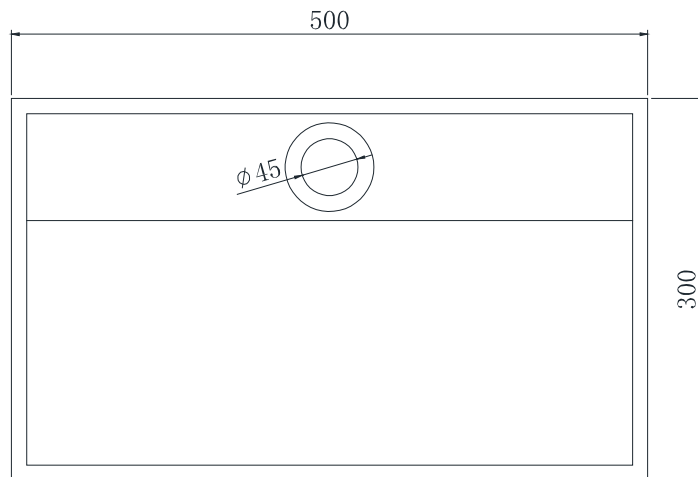

Hugi B1329 Basin

Notes:

- Bench top
- Polymarble or solid surface composition
- 10 years manufacturers warranty

Finishes:

- Matte white
- Gloss white
- Full colour range

Options:

- Stone waste
(matte white)

Size: 500 L x 300 W x 110 H (mm)

Net weight: 9kg
Gross weight: 11kg
Unit: mm