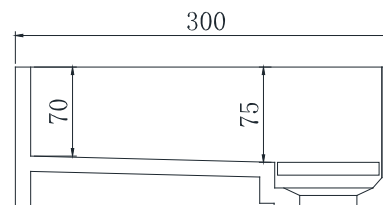

Size: 500 L x 300 W x 110 H (mm)

Net weight: 9kg
Gross weight: 11kg
Unit: mm