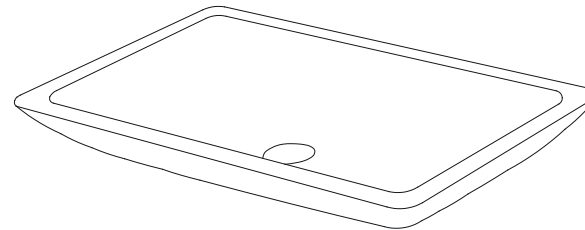

### Options:

- Stone waste (matte white)

**Size:** 580 L x 340 W x 100 H (mm)

Net weight: 9kg  
Gross weight: 11kg  
Unit: mm