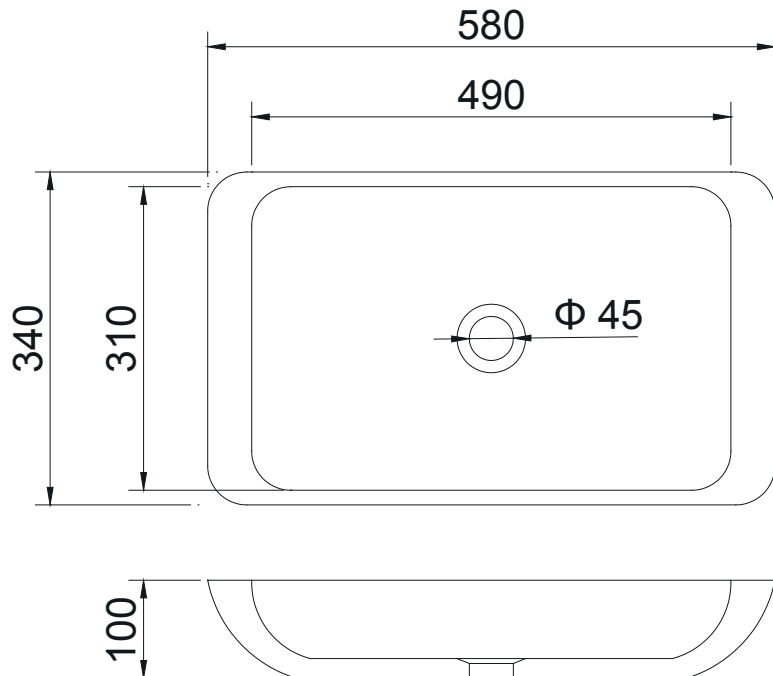

### Options:

- Stone waste (matte white)

**Size:** 580 L x 340 W x 100 H (mm)

Net weight: 9kg  
Gross weight: 11kg  
Unit: mm