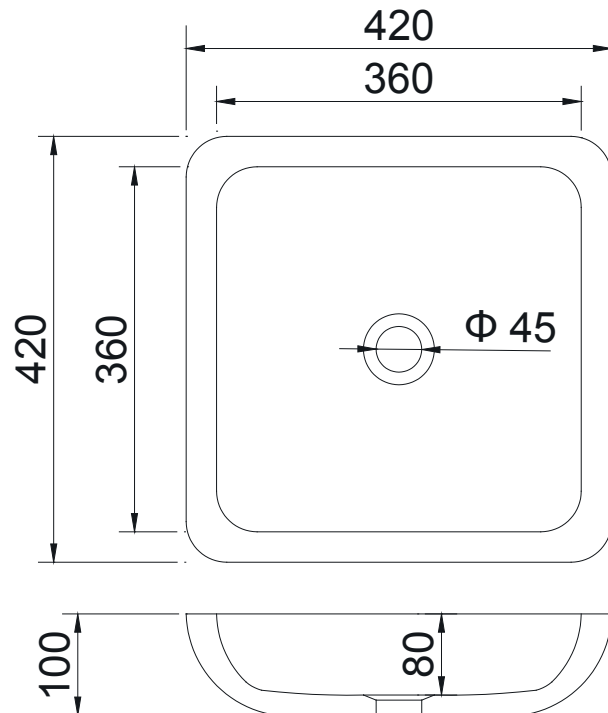

Hugi B1320 Basin

Notes:

- Benchtop
- Polymarble or solid surface composition
- 10 years manufacturers warranty

Finishes:

- Matte white
- Gloss white
- Full colour range

Options:

- Stone waste
(matte white)

Size: 420 L x 420 W x 100 H (mm)

Net weight: 6.5kg
Gross weight: 8.5kg
Unit: mm