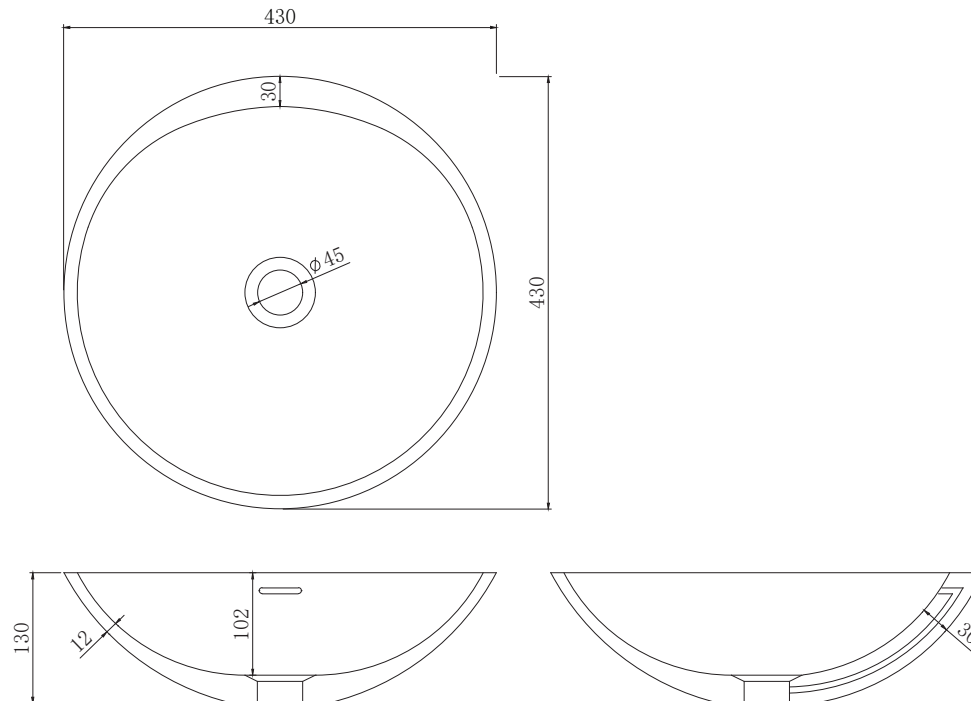

Hugi B1315-1 Basin

Notes:

- Benchtop
- Polymarble or solid surface composition
- 10 years manufacturers warranty

Finishes:

- Matte white
- Gloss white
- Full colour range

Options:

Stone waste
(matte white)

Size: 430 L x 430 W x 130 H (mm)

Net weight: .5.5kg
Gross weight: 9kg
Unit: mm