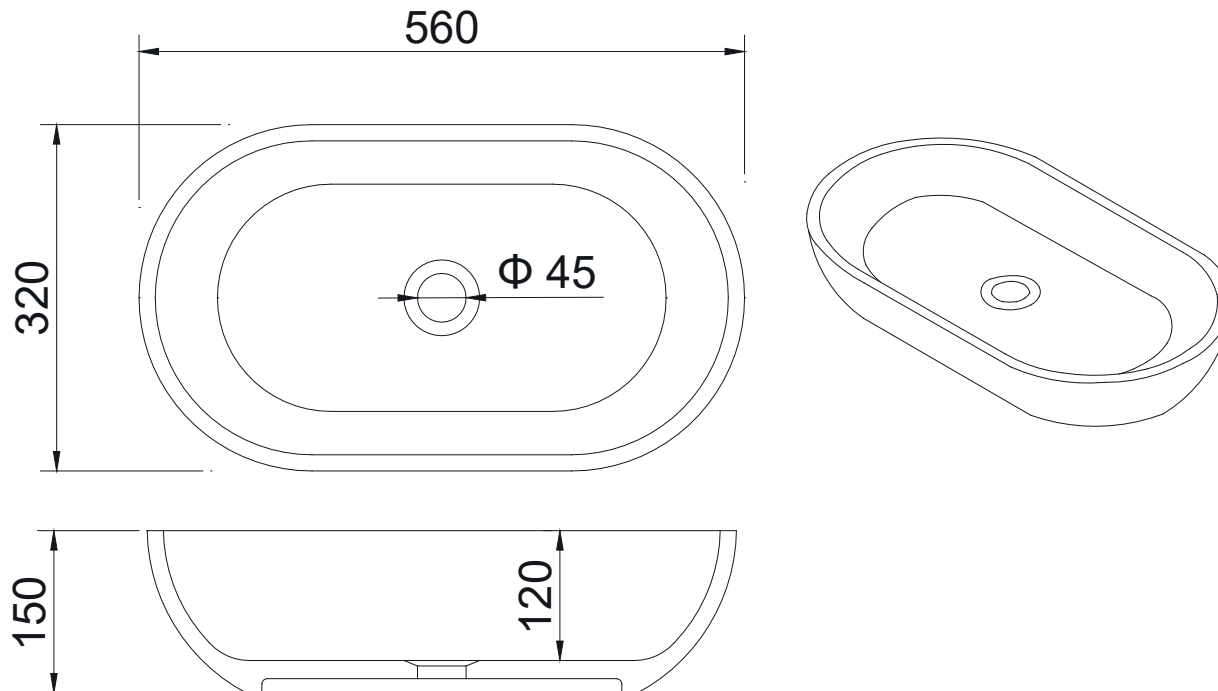

Hugi B1312 Soft Pink Basin

Notes:

- Benchtop
- Polymarble or solid surface composition
- 10 years manufacturers warranty

Finishes:

- Matte white
- Gloss white
- Full colour range

Options:

- Stone waste
(matte white)

Size: 560 L x 320 W x 150 H (mm)

Net weight: 12kg
Gross weight: 17kg
Unit: mm