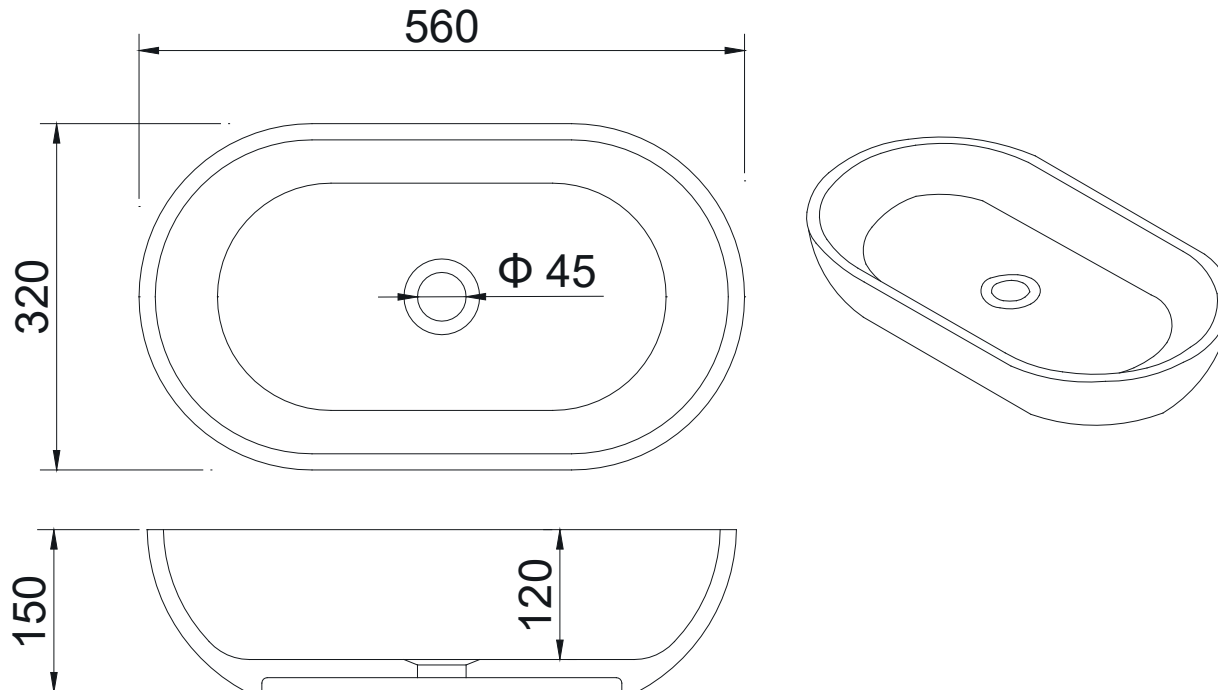

### Options:

Stone waste  
(matte white)

**Size:** 560 L x 320 W x 150 H (mm)

Net weight: 12kg  
Gross weight: 17kg  
Unit: mm