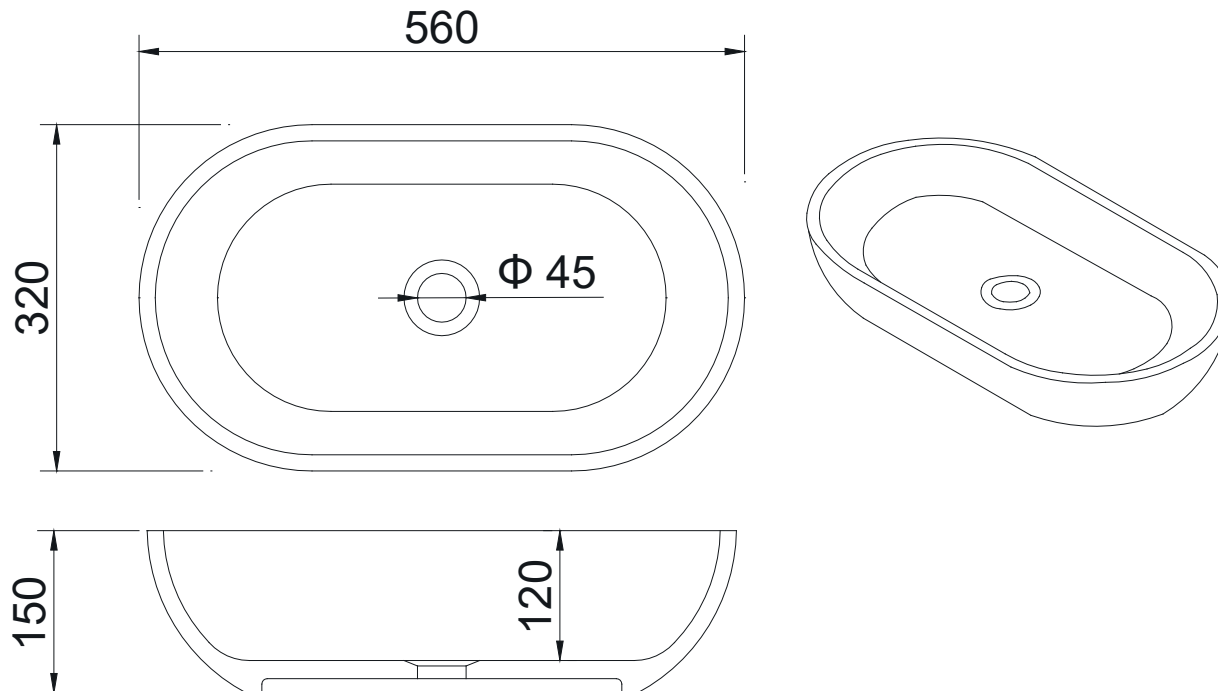

Hugi B1312 Fresh Green Basin

Notes:

- Benchtop
- Polymarble or solid surface composition
- 10 years manufacturers warranty

Finishes:

- Matte white
- Gloss white
- Full colour range

Options:

- Stone waste
(matte white)

Size: 560 L x 320 W x 150 H (mm)

Net weight: 12kg
Gross weight: 17kg
Unit: mm