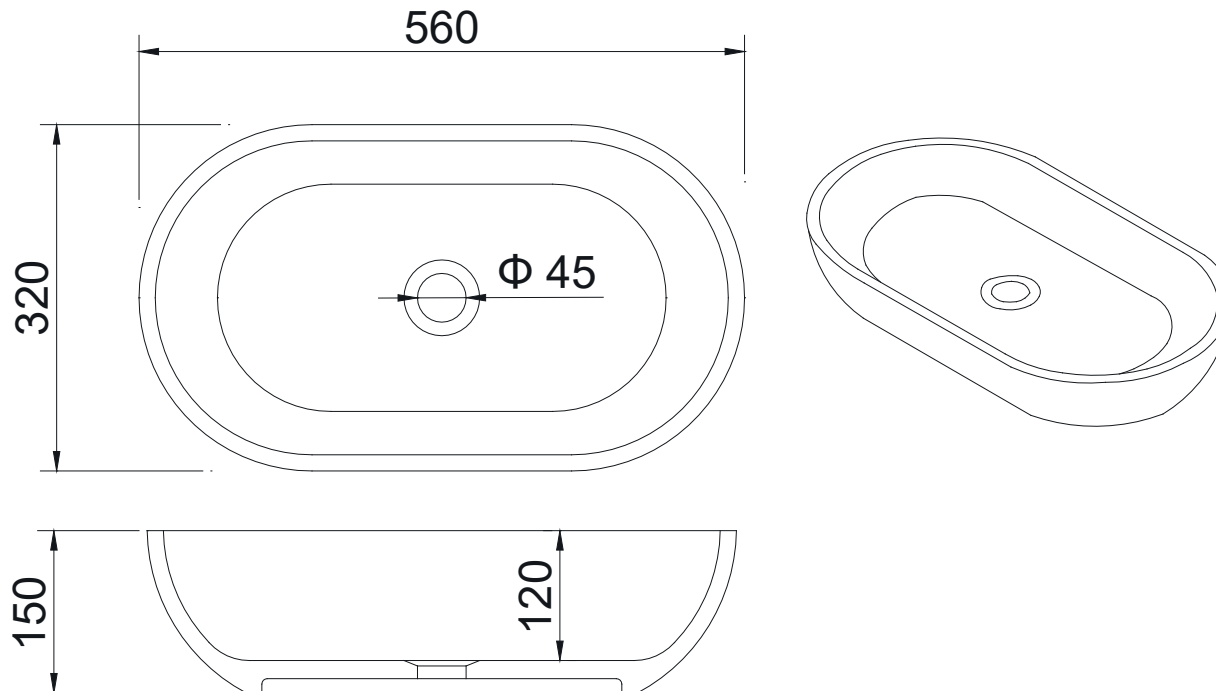

### Options:

Stone waste  
(matte white)

**Size:** 560 L x 320 W x 150 H (mm)

Net weight: 12kg  
Gross weight: 17kg  
Unit: mm