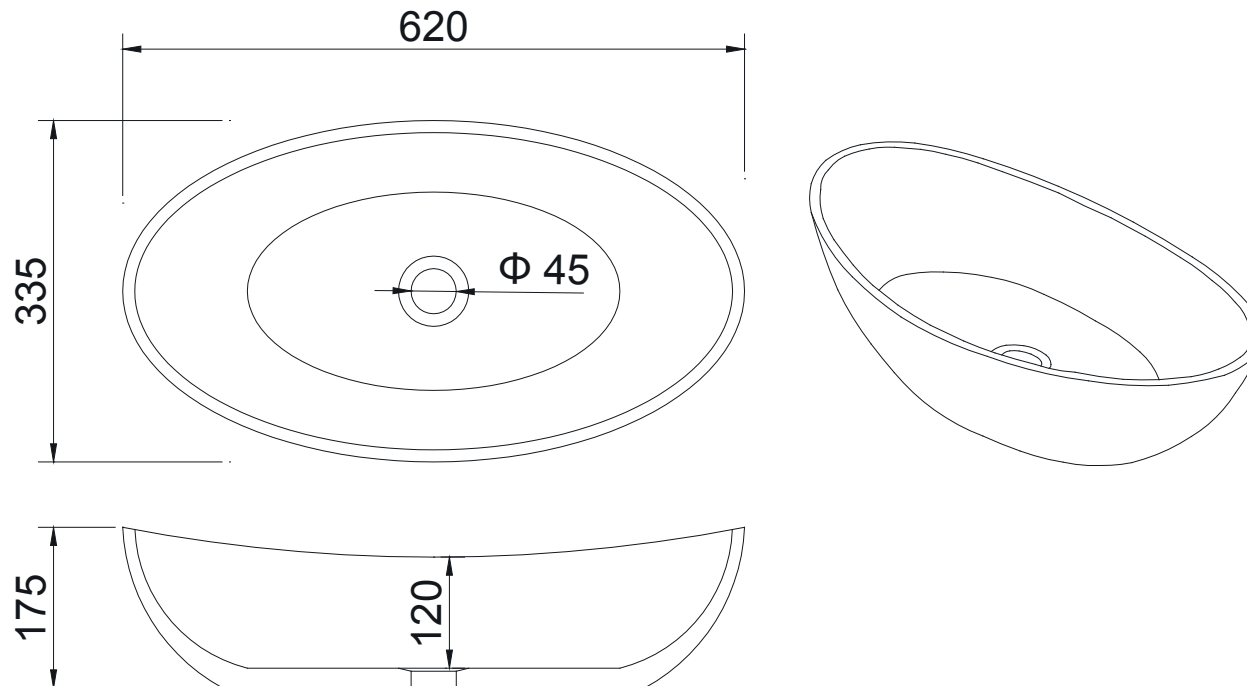

Hugi B1307 Basin

Notes:

- Benchtop
- Polymarble or solid surface composition
- 10 years manufacturers warranty

Finishes:

- Matte white
- Gloss white
- Full colour range

Options:

- Stone waste
(matte white)

Size: 620 L x 335 W x 175 H (mm)

Net weight: 11kg
Gross weight: 13kg
Unit: mm