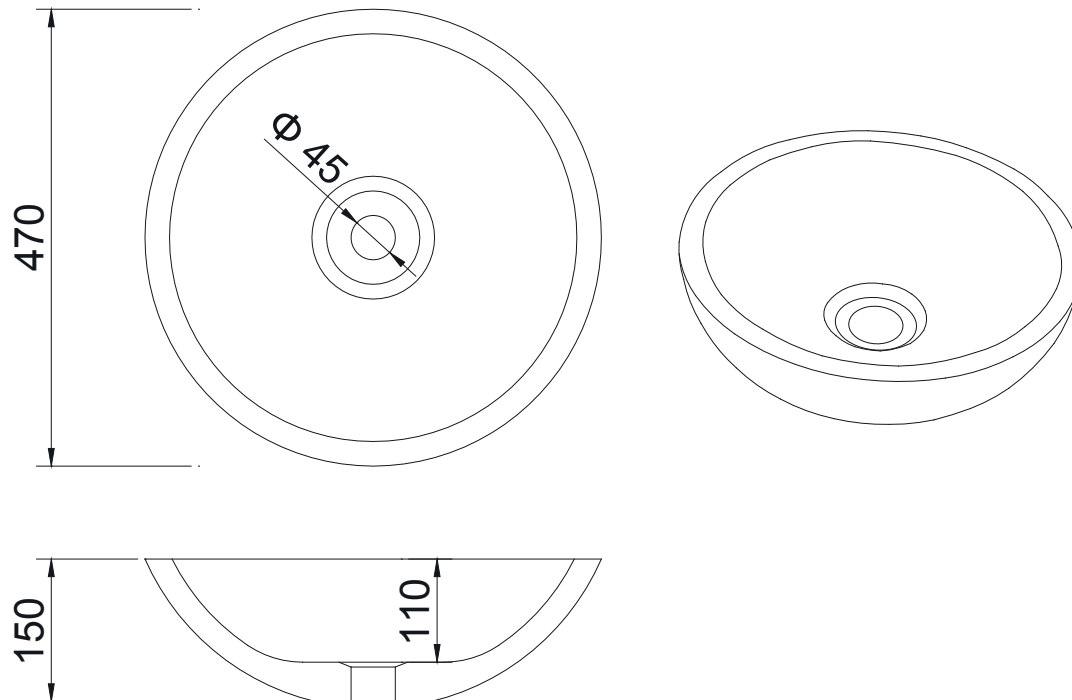

Hugi B1306 Basin

Notes:

- Benchtop
- Polymarble or solid surface composition
- 10 years manufacturers warranty

Finishes:

- Matte white
- Gloss white
- Full colour range

Options:

Stone waste
(matte white)

Size: 470 L x 470 W x 150 H (mm)

Net weight: 13.5kg
Gross weight: 15kg
Unit: mm