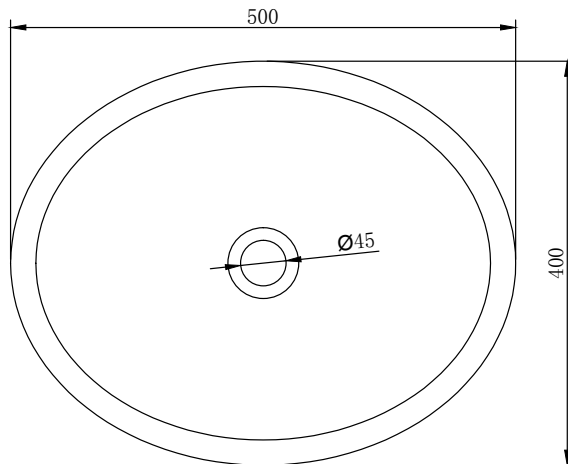

Size: 500 L x 400 W x 150 H (mm)

Net weight: 12kg
Gross weight: 14kg
Unit: mm