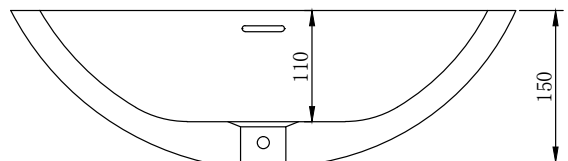

Size: 500 L x 400 W x 150 H (mm)

Net weight: 12kg
Gross weight: 14kg
Unit: mm