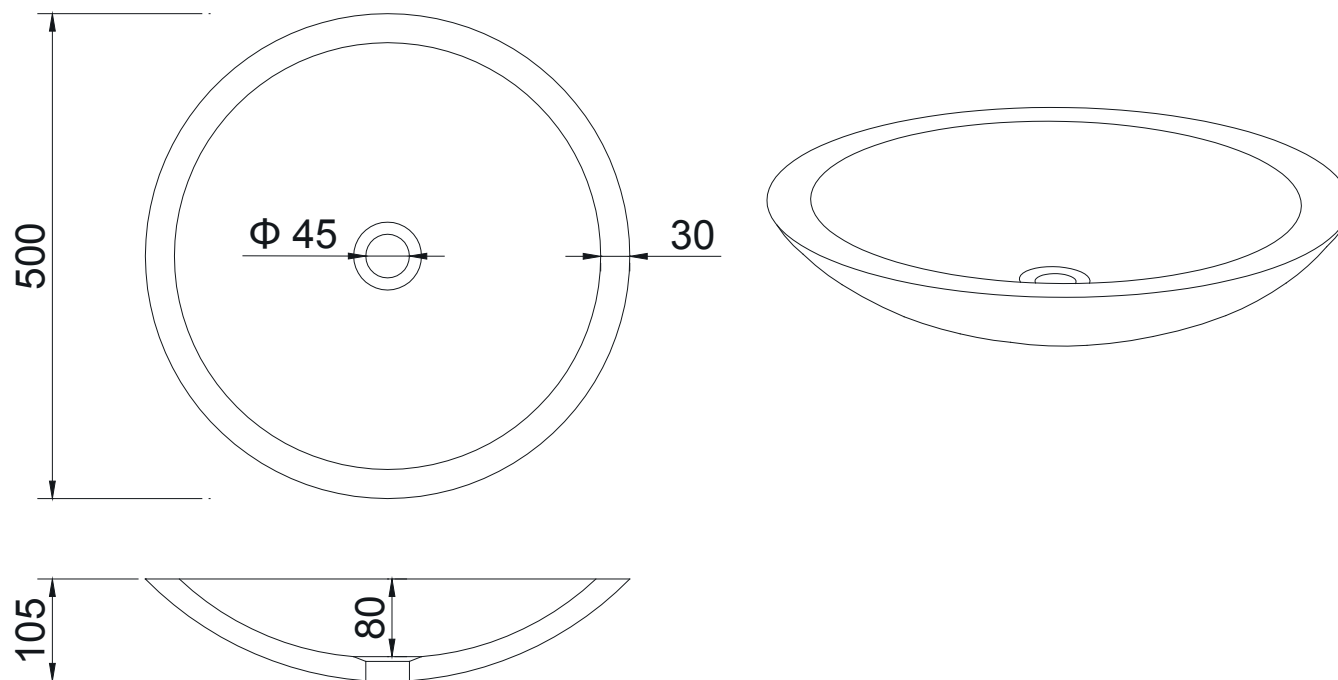

Hugi B1300 Basin

Notes:

- Bench top
- Polymarble or solid surface composition
- 10 years manufacturers warranty

Finishes:

- Matte white
- Gloss white
- Concrete
- Full colour range

Options:

- Stone waste
(matte white)

Size: 500 L x 500 W x 105 H (mm)

Net weight: 10.5kg
Gross weight: 12.5kg
Unit: mm