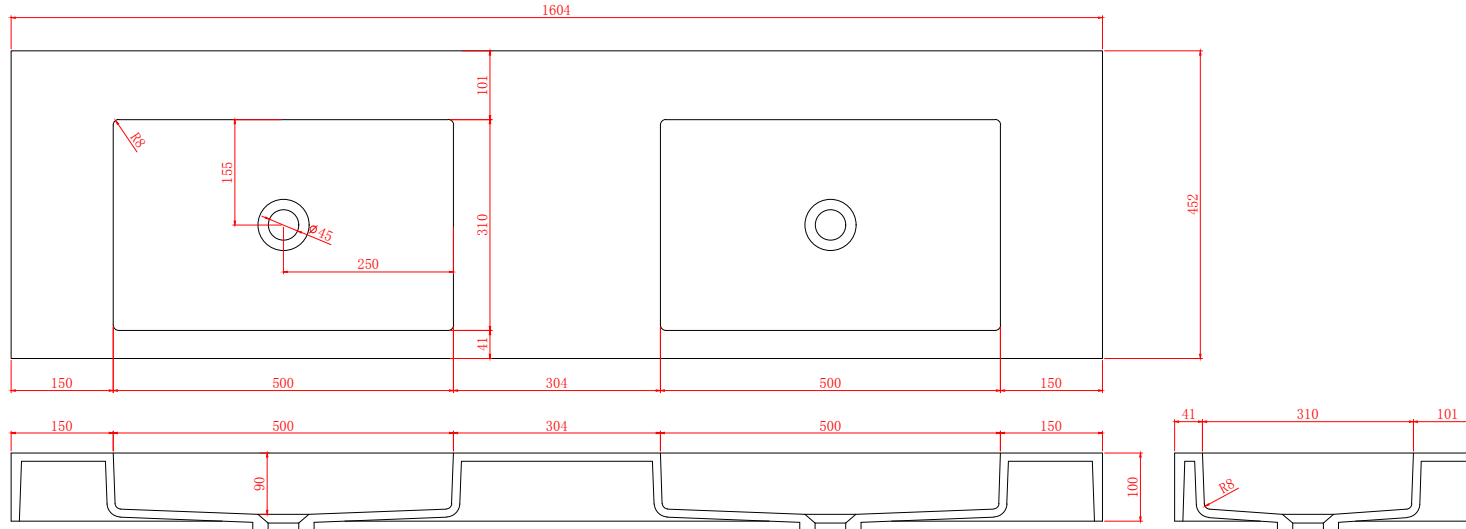

Hugi B1297 Basin

Notes:

- Wall Hung
- Polymarble or solid surface composition
- 10 years manufacturers warranty

Finishes:

- Matte white
- Gloss white
- Full colour range

Options:

- Stone waste (matte white)

Size: 1604 L x 452 W x 100 H (mm)

Net weight: 38kg
 Gross weight: 41kg
 Unit: mm