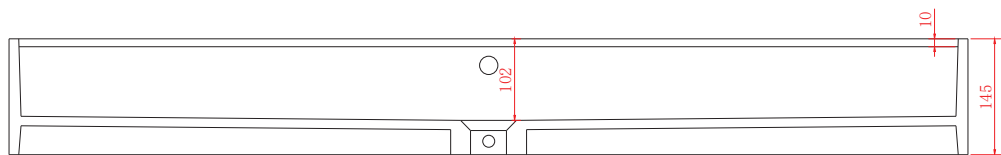

### Options:

Stone waste  
(matte white)

**Size:** 1200 L x 460 W x 145 H (mm)

Net weight: 35kg  
Gross weight: 37kg  
Unit: mm