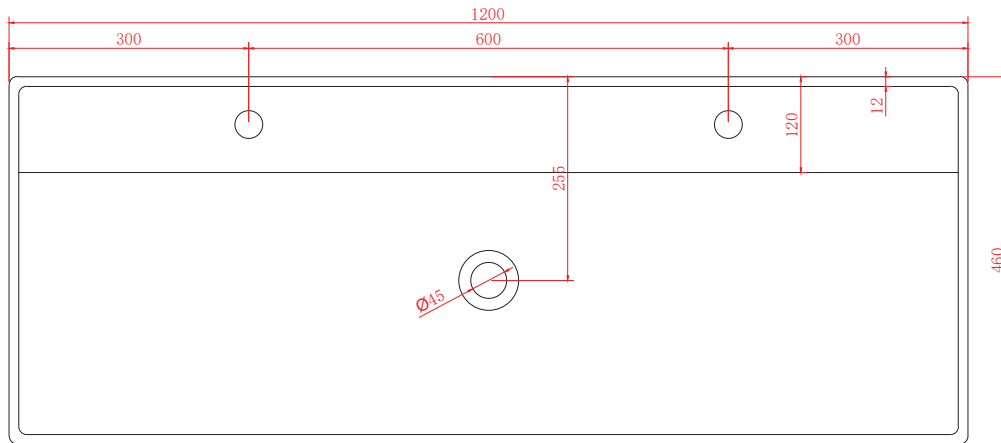

### Options:

Stone waste  
(matte white)

**Size:** 1200 L x 460 W x 145 H (mm)

Net weight: 35kg  
Gross weight: 37kg  
Unit: mm