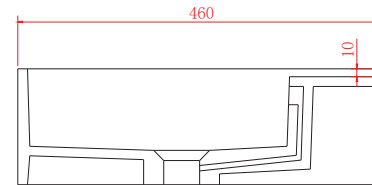

### Options:

Stone waste  
(matte white)

**Size:** 1200 L x 460 W x 145 H (mm)

Net weight: 35kg  
Gross weight: 37kg  
Unit: mm