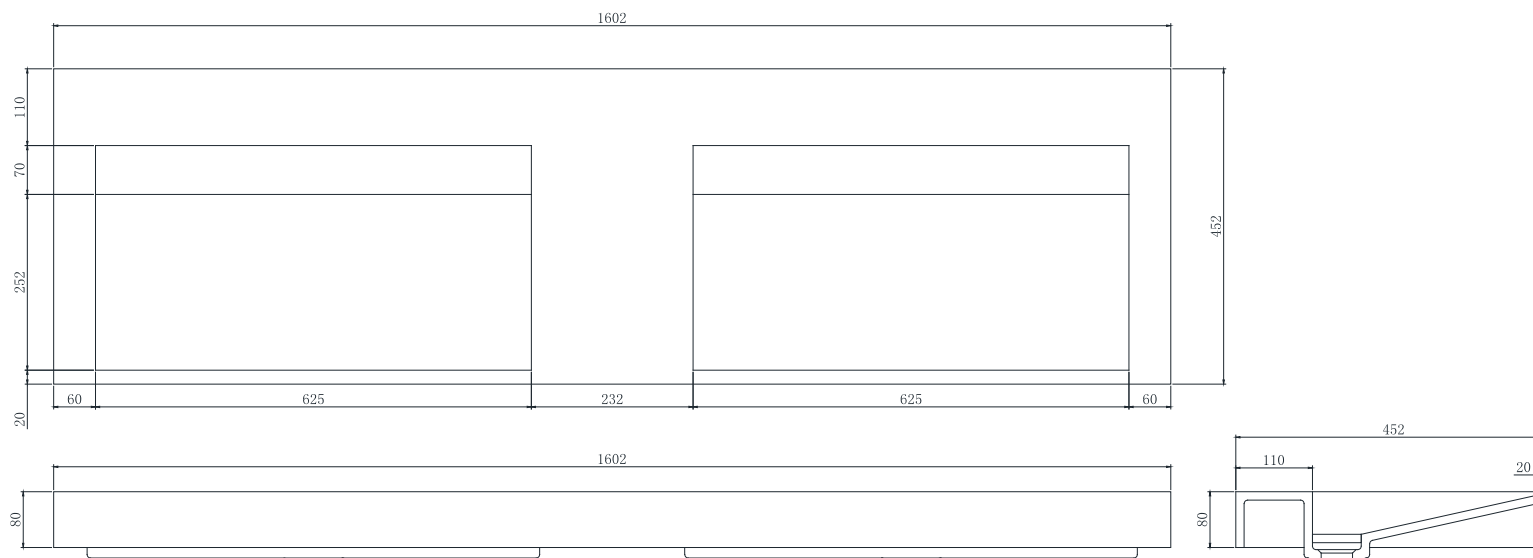

### Options:

- Stone waste (matte white)

**Size:** 1602 L x 452 W x 80 H (mm)

Net weight: 34kg  
 Gross weight: 36kg  
 Unit: mm