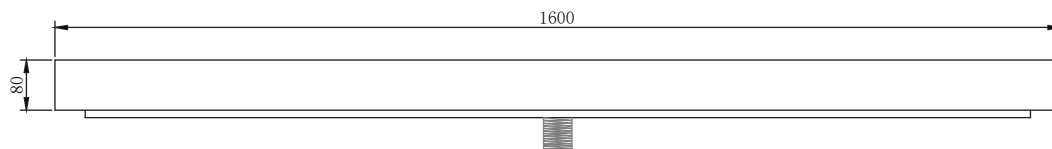

Hugi B1265-2 Basin

Notes:

- Benchtop
- Polymarble or solid surface composition
- 10 years manufacturers warranty

Finishes:

- Matte white
- Gloss white
- Full colour range

Options:

- Stone waste (matte white)

Size: 1600 L x 455 W x 80 H (mm)

Net weight: 36kg
Gross weight: 38kg
Unit: mm