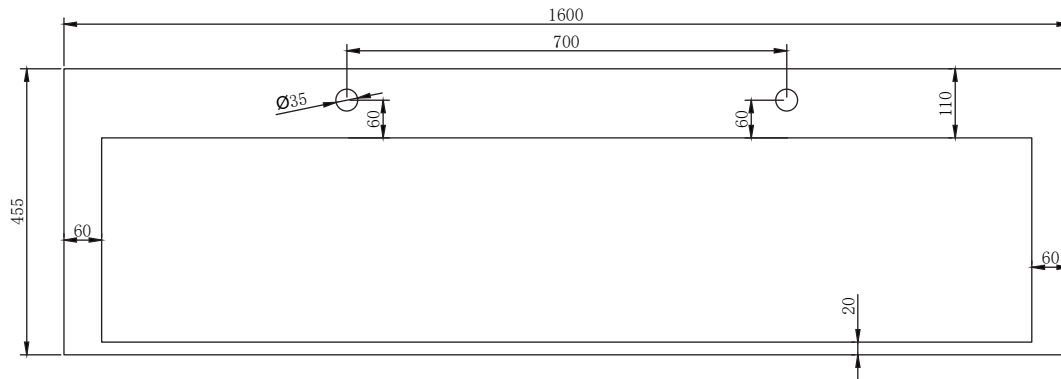

Hugi B1265-2 Basin

Notes:

- Benchtop
- Polymarble or solid surface composition
- 10 years manufacturers warranty

Finishes:

- Matte white
- Gloss white
- Full colour range

Options:

- Stone waste (matte white)

Size: 1600 L x 455 W x 80 H (mm)

Net weight: 36kg
Gross weight: 38kg
Unit: mm