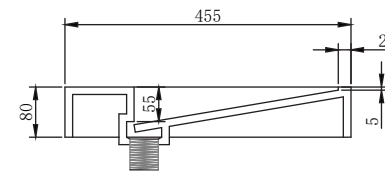

Size: 1600 L x 455 W x 80 H (mm)

Net weight: 36kg
Gross weight: 38kg
Unit: mm