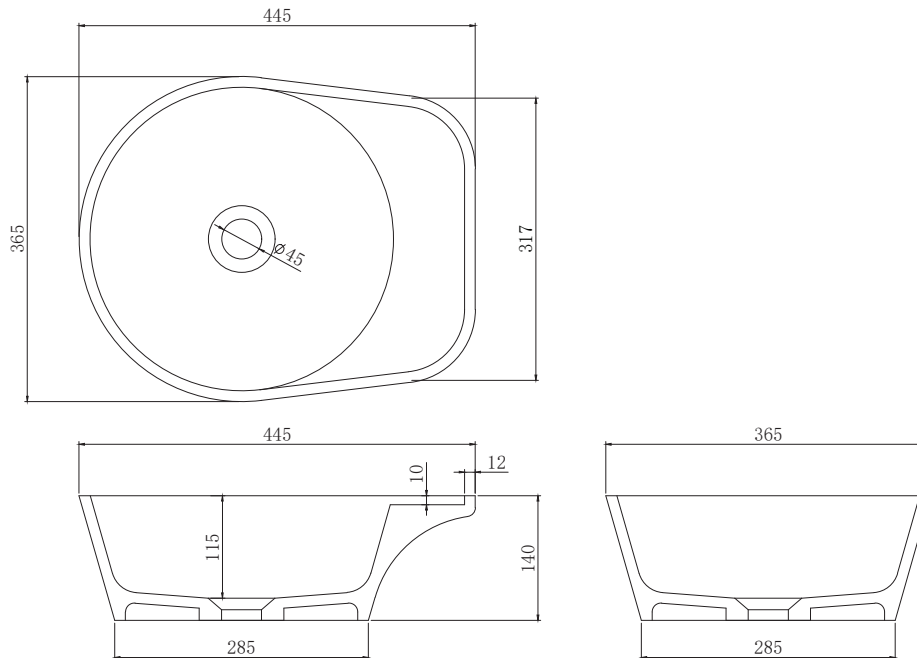

Hugi B1162 Basin

Notes:

- Benchtop
- Polymarble or solid surface composition
- 10 years manufacturers warranty

Finishes:

- Matte white
- Gloss white
- Full colour range

Options:

Stone waste
(matte white)

Size: 455 L x 365 W x 140 H (mm)

Net weight: 7kg
Gross weight: 9kg
Unit: mm