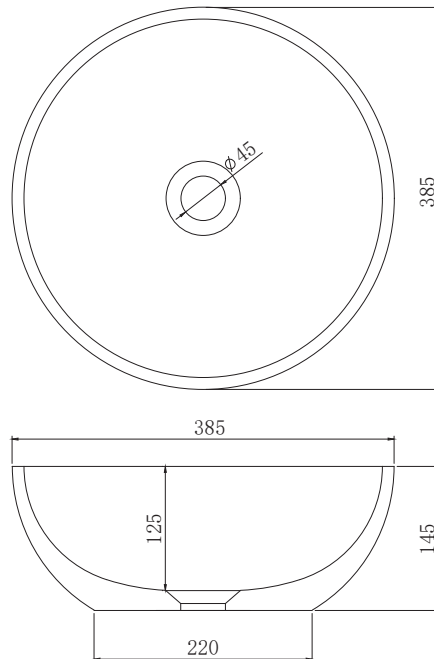

## Hugi B1161 Basin

### Options:

- Stone waste  
(matte white)

**Size:** 385 L x 385 W x 145 H (mm)

Net weight: 6.5kg  
Gross weight: 8.5kg  
Unit: mm