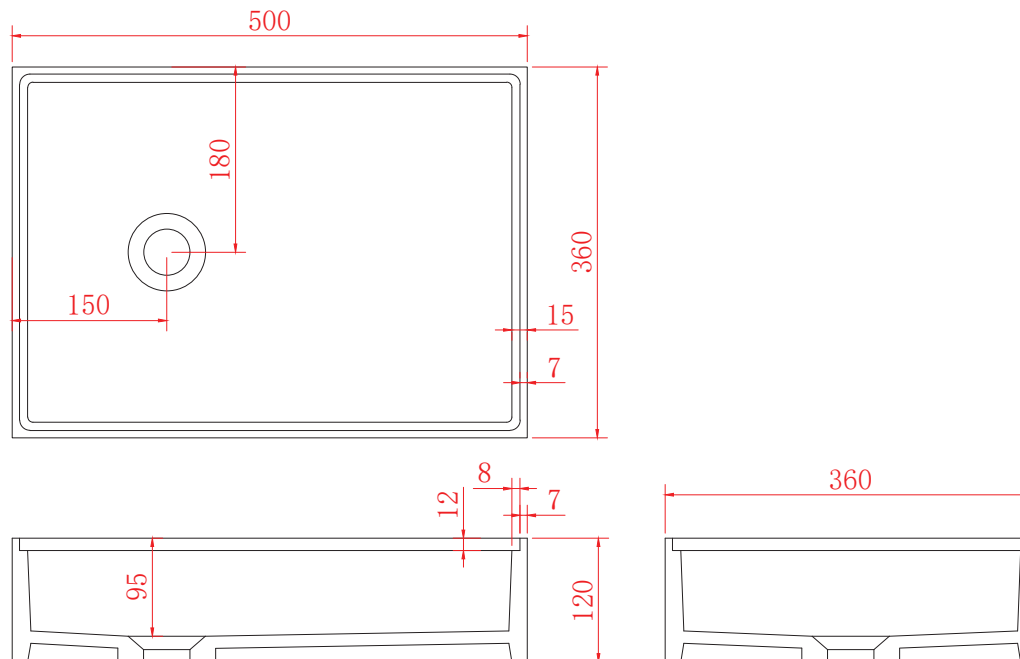

### Options:

- Stone waste  
(matte white)

**Size:** 500 L x 360 W x 120 H (mm)

Net weight: 14.5kg  
Gross weight: 16.5kg  
Unit: mm