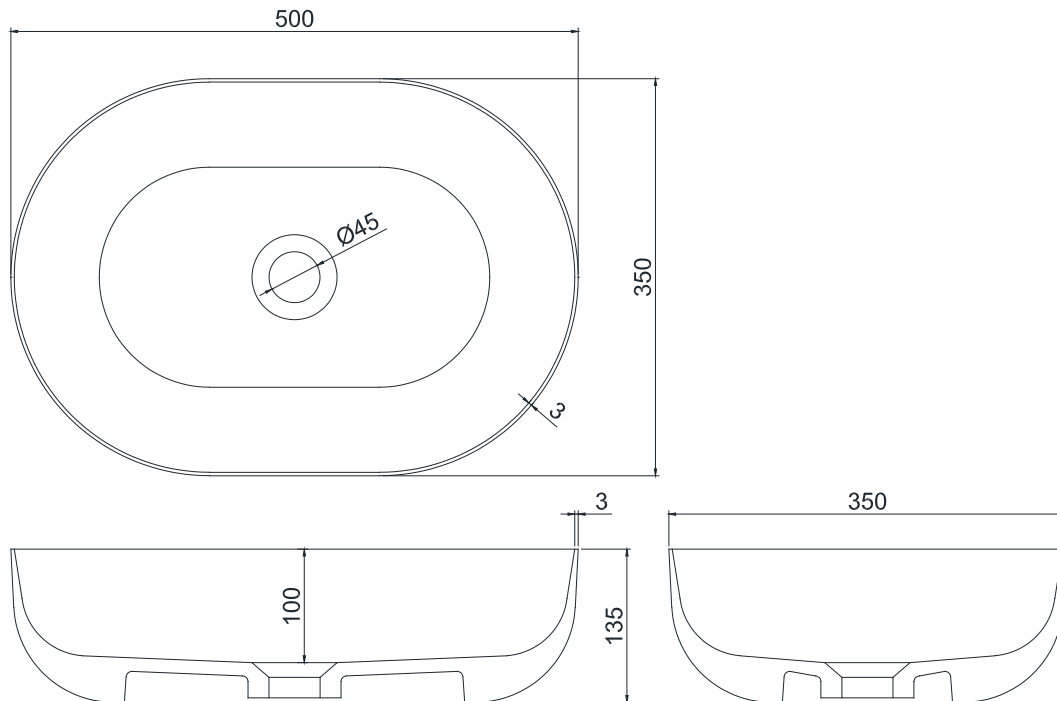

Hugi B1151 Basin

Notes:

- Benchtop
- Polymarble or solid surface composition
- 10 years manufacturers warranty

Finishes:

- Matte white
- Gloss white
- Full colour range

Options:

Stone waste
(matte white)

Size: 500 L x 350 W x 135 H (mm)

Net weight: 8.3kg
Gross weight: 10.3kg
Unit: mm