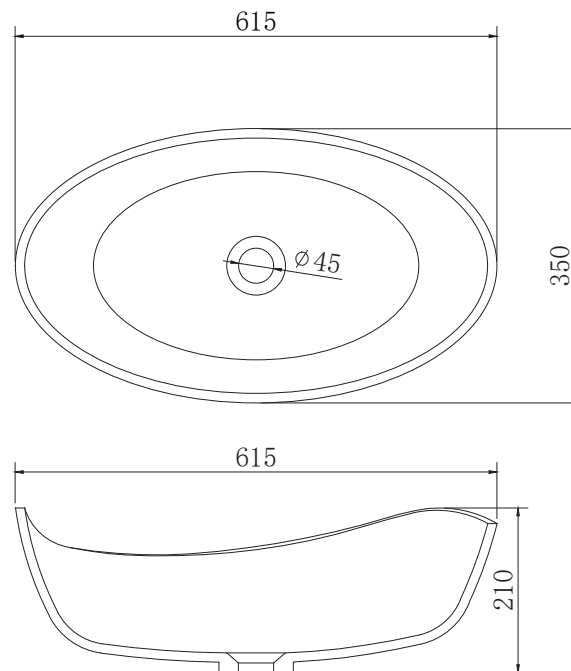

### Options:

Stone waste  
(matte white)

**Size:** 615 L x 350 W x 210 H (mm)

Net weight: 10kg  
Unit: mm