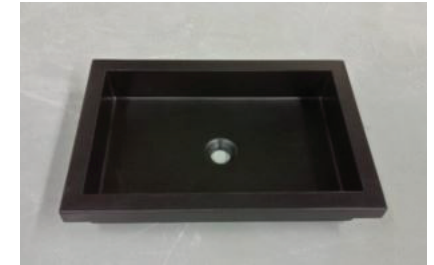

## Hugi B1115 Basin

### Finishes:

- Matte white
- Gloss white
- Full colour range

### Options:

- Stone waste  
(matte white)

**Size:** 600 L x 400 W x 112 H (mm)

Net weight: 23kg  
Gross weight: 27kg  
Unit: mm