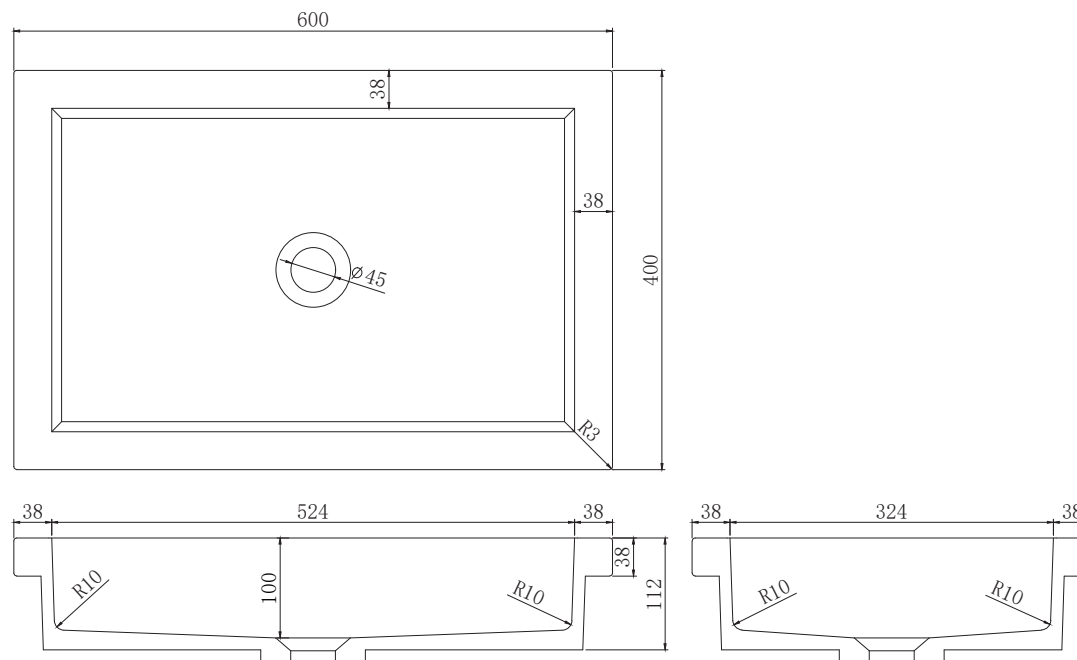

### Options:

- Stone waste  
(matte white)

**Size:** 600 L x 400 W x 112 H (mm)

Net weight: 23kg  
Gross weight: 27kg  
Unit: mm