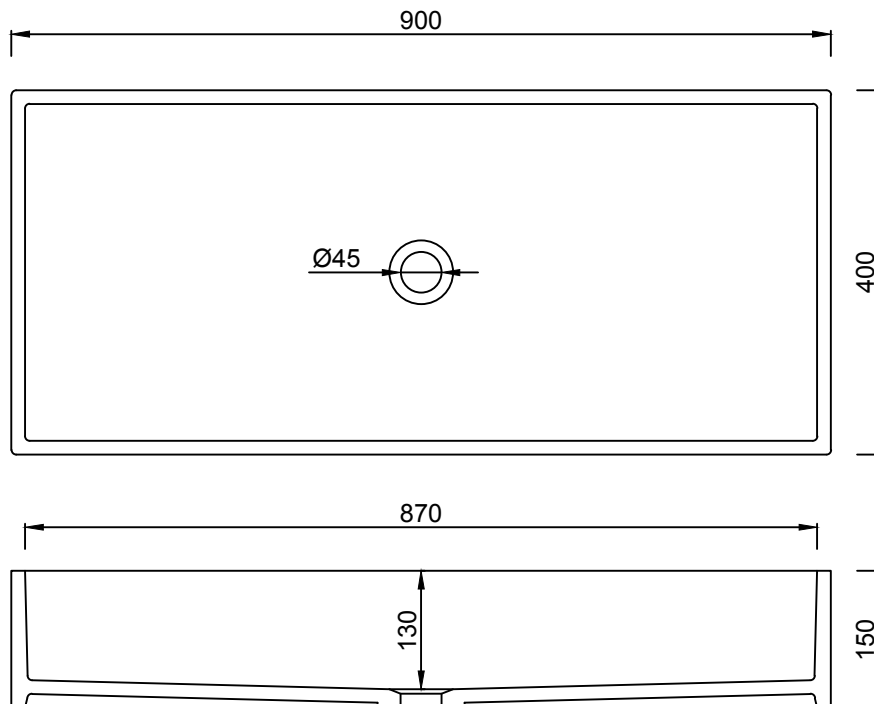

Hugi B1114 Basin

Notes:

- Benchtop
- Polymarble or solid surface composition
- 10 years manufacturers warranty

Finishes:

- Matte white
- Gloss white
- Full colour range

Options:

- Stone waste
(matte white)

Size: 900 L x 400 W x 150 H (mm)

Net weight: 23kg
Gross weight: 25kg
Unit: mm