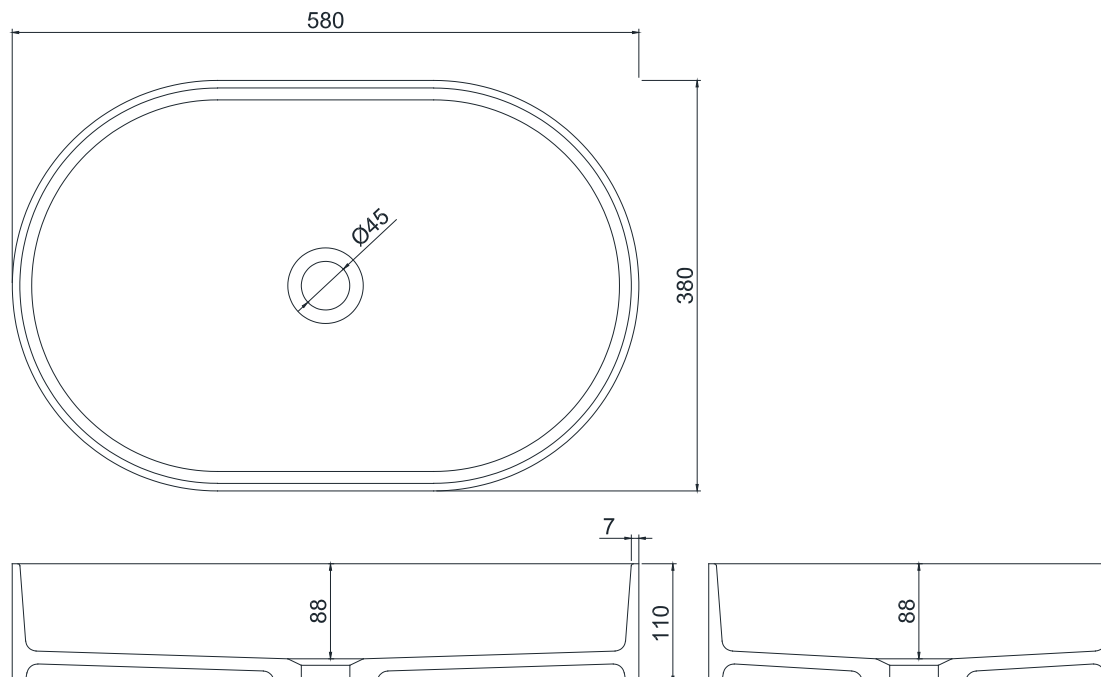

Hugi B1057 Basin

Notes:

- Benchtop
- Polymarble or solid surface composition
- 10 years manufacturers warranty

Finishes:

- Matte white
- Gloss white
- Full colour range

Options:

- Stone waste
(matte white)

Size: 580 L x 380 W x 110 H (mm)

Net weight: 7.5kg
Gross weight: 10kg
Unit: mm