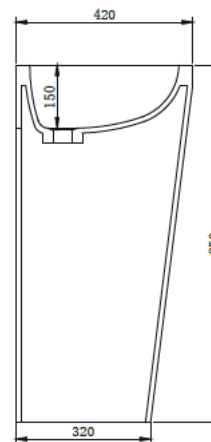

B1584 800mm Basin

Notes:

- Freestanding
- Polymarble or solid surface composition
- 10 years manufacturers warranty

Finishes:

- Matte white
- Gloss white
- Full colour range

Options:

Stone waste
(matte white)

Size: 800 L x 420 W x 850 H (mm)

Net weight: 55kg
Gross weight: 80kg
Unit: mm