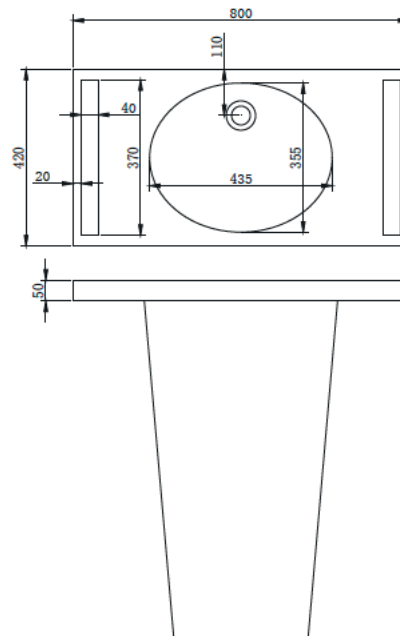

B1584 800mm Basin

Notes:

- Freestanding
- Polymarble or solid surface composition
- 10 years manufacturers warranty

Finishes:

- Matte white
- Gloss white
- Full colour range

Options:

Stone waste
(matte white)

Size: 800 L x 420 W x 850 H (mm)

Net weight: 55kg
Gross weight: 80kg
Unit: mm