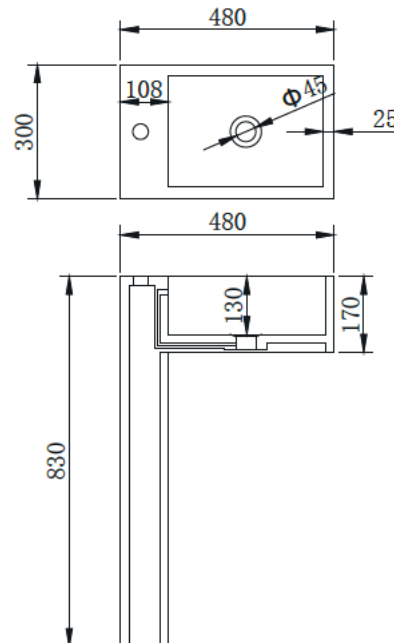

B1583 480mm Basin

Notes:

- Freestanding
- Polymarble or solid surface composition
- 10 years manufacturers warranty

Finishes:

- Matte white
- Gloss white
- Full colour range

Options:

- Stone waste
(matte white)

Size: 480 L x 300 W x 830 H (mm)

Net weight: 55kg
Gross weight: 80kg
Unit: mm