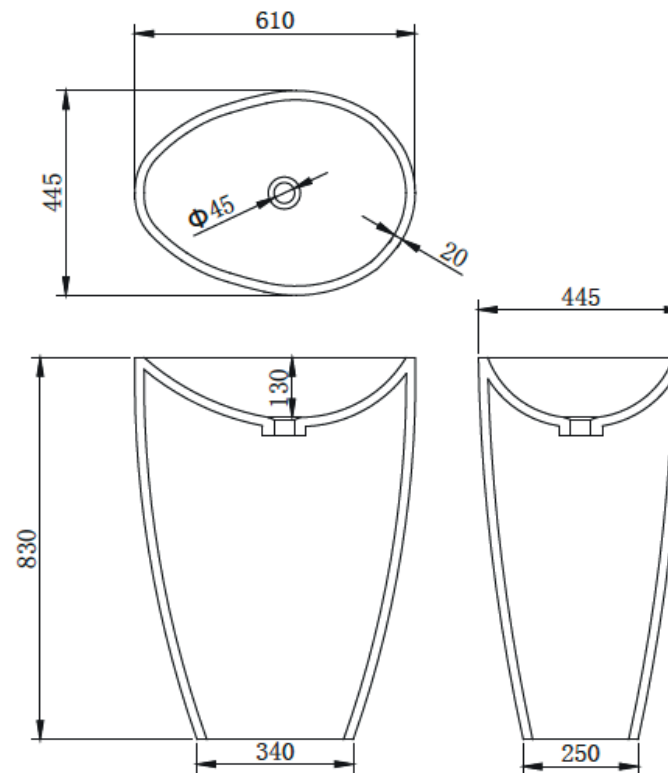

B1582 830mm Basin

Notes:

- Freestanding
- Polymarble or solid surface composition
- 10 years manufacturers warranty

Finishes:

- Matte white
- Gloss white
- Full colour range

Options:

Stone waste
(matte white)

Size: 610 L x 445 W x 830 H (mm)

Net weight: 50kg
Gross weight: 75kg
Unit: mm