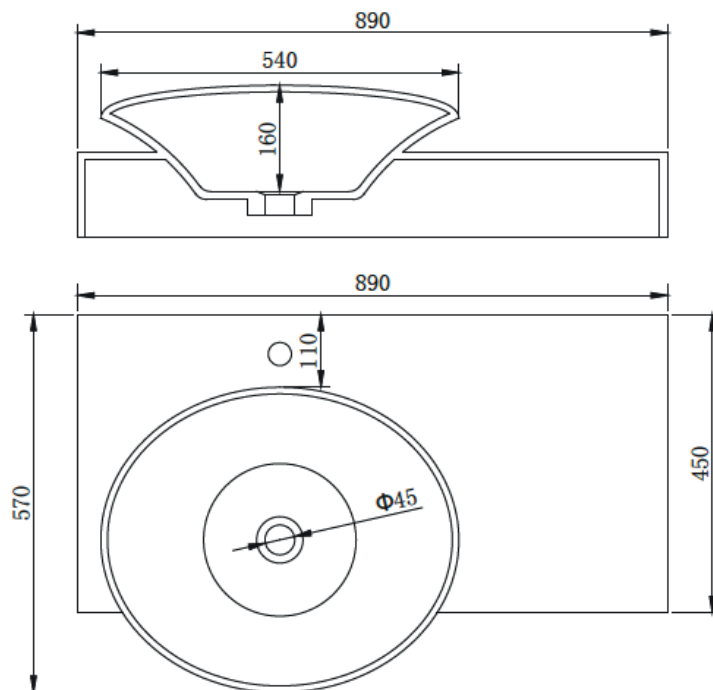

## B1545 890mm Basin

### Options:

Stone waste  
(matte white)

**Size:** 890 L x 570 W x 230 H (mm)

Net weight: 23kg  
Gross weight: 25kg  
Unit: mm