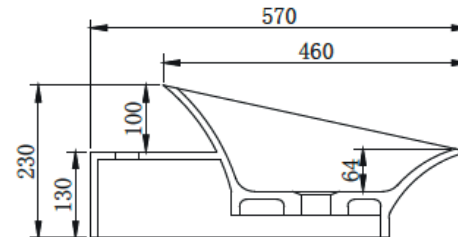

## B1545 890mm Basin

### Options:

Stone waste  
(matte white)

**Size:** 890 L x 570 W x 230 H (mm)

Net weight: 23kg  
Gross weight: 25kg  
Unit: mm