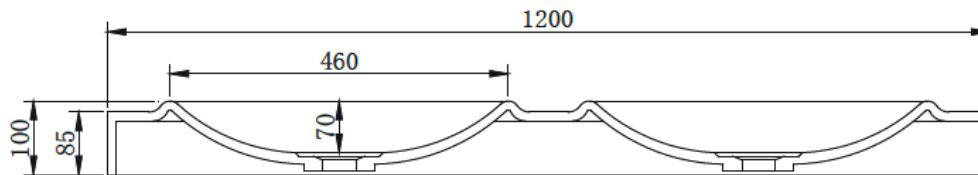

B1542 1200mm Basin

Notes:

- Wall Hung
- Polymarble or solid surface composition
- 10 years manufacturers warranty

Finishes:

- Matte white
- Gloss white
- Full colour range

Options:

- Stone waste
(matte white)

Size: 1200 L x 500 W x 100 H (mm)

Net weight: 22kg
Gross weight: 24kg
Unit: mm