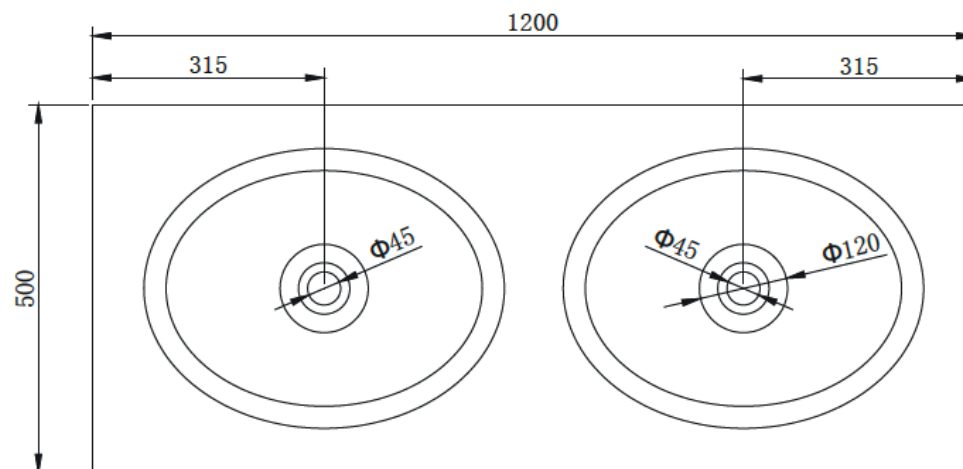

B1542 1200mm Basin

Notes:

- Wall Hung
- Polymarble or solid surface composition
- 10 years manufacturers warranty

Finishes:

- Matte white
- Gloss white
- Full colour range

Options:

- Stone waste
(matte white)

Size: 1200 L x 500 W x 100 H (mm)

Net weight: 22kg
Gross weight: 24kg
Unit: mm