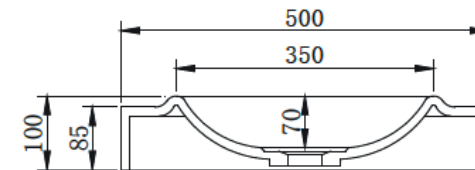

B1542 1200mm Basin

Notes:

- Wall Hung
- Polymarble or solid surface composition
- 10 years manufacturers warranty

Finishes:

- Matte white
- Gloss white
- Full colour range

Options:

- Stone waste
(matte white)

Size: 1200 L x 500 W x 100 H (mm)

Net weight: 22kg
Gross weight: 24kg
Unit: mm